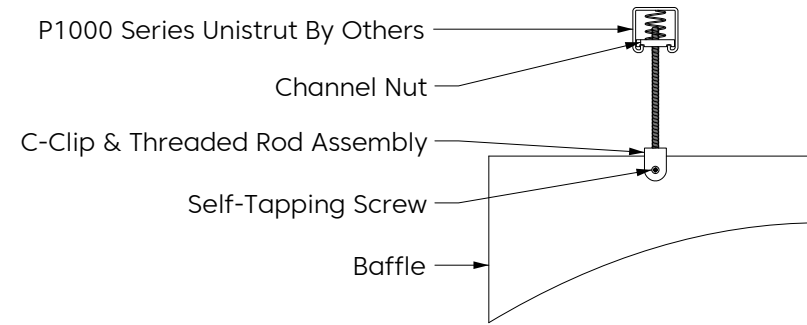

Threaded Rod To Unistrut