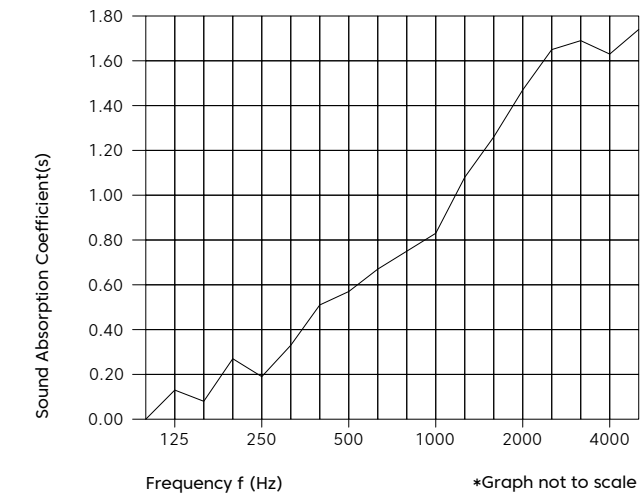

Product Detail

Product	Arc Ceiling Baffle
Surface	Ceiling
Composition	100% Polyester
Material	FilaSorb™
Recycled Content	60% min.
Thickness	12mm | 0.47" +/- 10%
Weight	0.49 lb/ft² +/- 10%
Lengths	1219.2mm Or 1524mm Or 2438.4mm Or 2794mm
Depths	A B 203.2mm Or 254mm 101.6mm Or 304.8mm Custom size available upon request.

Technical Data

Fire Test Method Number	AS ISO 9705:Group 1 ASTM E84-17a Class A
Indoor Air Quality	Low VOCs emission, formaldehyde and Phenol-free
Light Fastness	ISO 105-B02 1994, 6-7

Acoustic Performance

Sound Absorption   ASTM C423 with an ASTM E795 type "J" Mounting
NRC 0.75 (12mm x 203.2mm D with 6"O.C.)