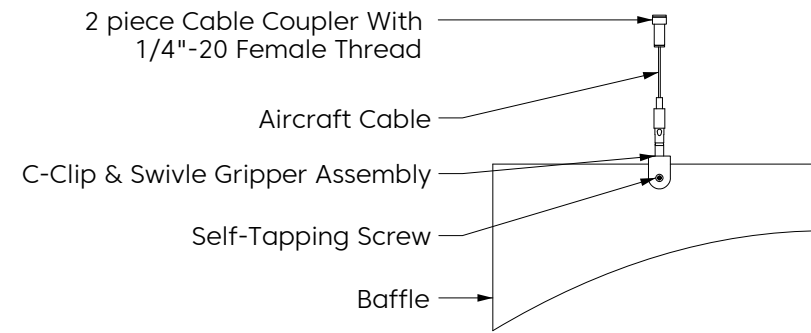

# Design

Elevation

Perspective

\* Number of connections may vary depending on length

# Mounting Methods

Cable

Cable To Deck

Cable To T Grid

Cable To Unistrut

Swivel Cable To Deck

Magnet To T Grid