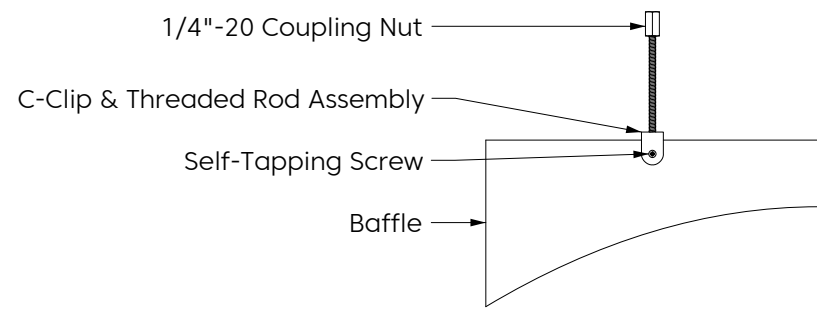

Mounting Methods

Threaded Rod