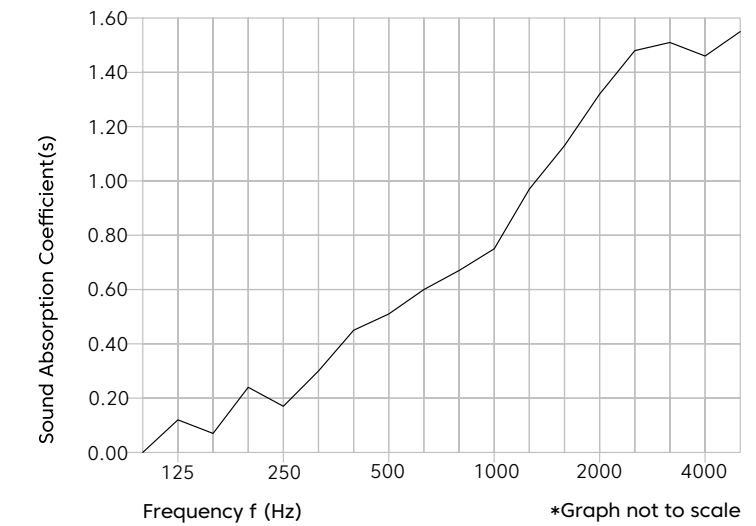

Product Detail

Application	Ceiling
Composition	100% polyester
Material	FilaSorb™
Recycled content	60% min
Dimensions	Linear – 200 x 2800mm Ripple – 600 x 2800mm Wing – 200 x 120 x 2800mm
Thickness	12mm +/- 10%
Qty per carton	Linear – 6 Ripple – 2 Wing – 6

Guarantees

Warranty against defects 20 years*

Light fastness warranty 20 years*

*conditions apply

QuickShip

Talk to our team on our QuickShip lead times

Technical Data

Fire rating	AS/ISO 9705.1, Group 1 ASTM E84-17a, Class A EN 13501-1: 2019, B-s1, d0
Indoor air quality	SCS-EC10.3-2014 v4.0 meeting standard CDPH/EHLB Standard Method v.1.2-2017, $\leq 0.5\text{mg}/\text{m}^3$
Light fastness	ISO 105-B02, 6-7

Sustainability

Made from 60% min. recycled content

Red List Free Declare Label

Generated using 40% solar energy

Recyclable at end-of-life

Total VOC's less than $0.5\text{mg}/\text{m}^3$ (3rd Party Verified)

Phenol & formaldehyde free

Acoustic Performance

Test method	ISO 354-2006
Results	NRC 0.75 ("J" Mounting Method)

Frequency f (Hz)	1252	50	500	1000	2000	4000	NRC
α_s	0.12	0.17	0.51	0.75	1.32	1.46	0.75