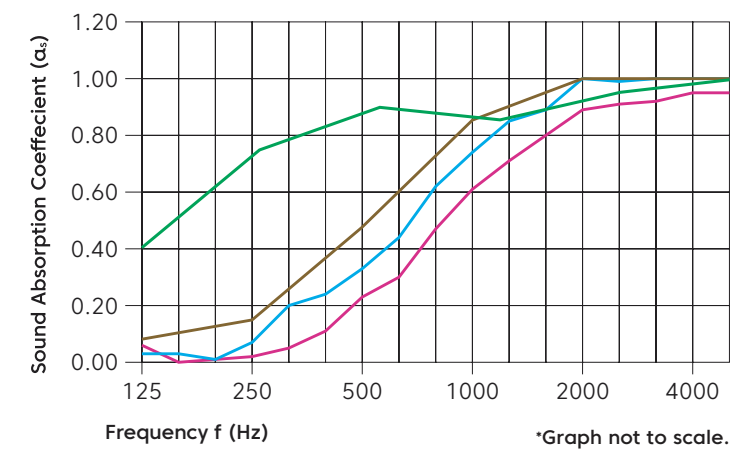

Product Detail

Application	Ceiling
Composition	100% polyester
Material	FilaSorb™
Recycled content	60% min
Dimensions	Circle – 1200 x 1200mm Hexagon – 1200 x 1385mm Rectangle – 1200 x 1400mm
Thickness	12mm +/- 10%
Qty per carton	Circle – 2 Rectangle – 1 Hexagon – 2

Guarantees

Warranty against defects	20 years*
Light fastness warranty	20 years*

*conditions apply

QuickShip

Talk to our team on our QuickShip lead times

Technical Data

Fire rating	AS/ISO 9705.1, Group 1 ASTM E84-17a, Class A EN 13501-1: 2019, B-s1, d0
Indoor air quality	SCS-EC10.3-2014 v4.0 meeting standard CDPH/EHLB Standard Method v.1.2-2017, ≤ 0.5mg/m³
Light fastness	ISO 105-B02, 6-7

Sustainability

Made from 60% min. recycled content

Red List Free Declare Label

Generated using 40% solar energy

Recyclable at end-of-life

Total VOC's less than 0.5 mg/m³ (3rd Party Verified)

Phenol & formaldehyde free

Acoustic Performance

Test method	ISO 354-2006
Results	NRC 0.45 (no air gap) NRC 0.54 (12mm air gap) NRC 0.64 (20mm air gap) NRC 0.85 (200mm air gap)

Frequency (Hz)	125	250	500	1000	2000	4000	NRC
α_s no air gap	0.06	0.02	0.23	0.61	0.89	0.95	0.45
α_s 12mm air gap	0.03	0.14	0.33	0.74	1.00	1.00	0.54
α_s 20mm air gap	0.05	0.16	0.48	0.85	1.00	1.00	0.64
α_s 200mm air gap	0.40	0.75	0.90	0.85	0.95	1.00	0.85