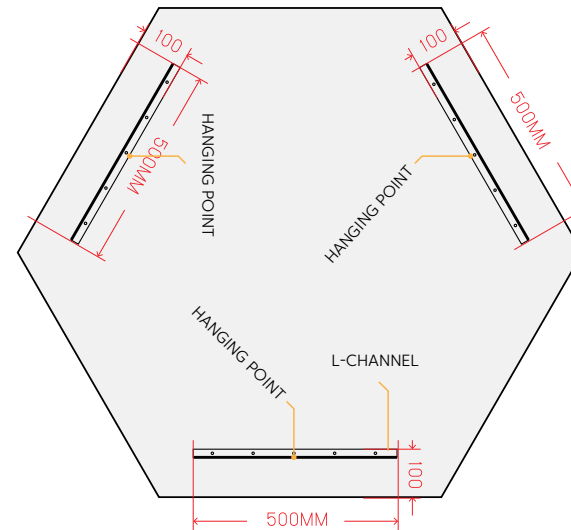

Mounting Methods