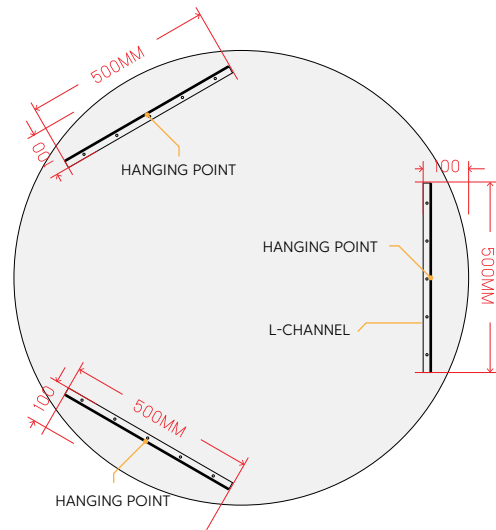

# Designs

---

**Circle**  
Dimensions  
1200 x 1200mm

**Hexagon**  
Dimensions  
1200 x 1385mm

**Rectangle**  
Dimensions  
1200 x 1400mm

# Mounting Methods

Cable gripper

Adjustable cable gripper with hook