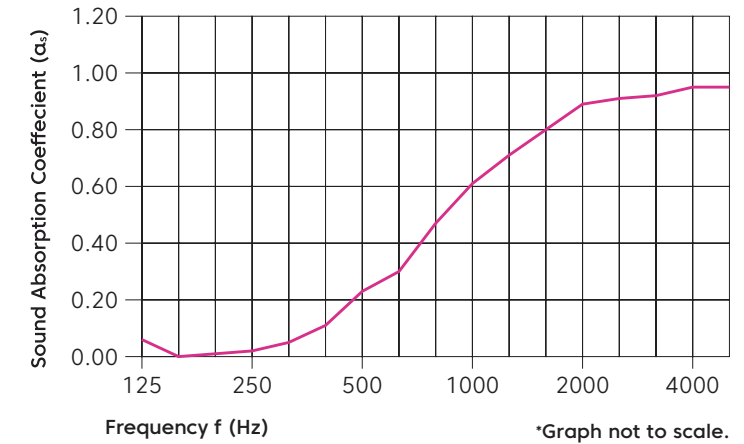

Product Detail

Application	Wall
Composition	100% polyester
Material	FilaSorb™
Recycled content	60% min
Dimensions	Rectangle – 850 x 400mm Right Triangle – 300 x 400mm Hexagon – 315 x 363mm Diamond – 350 x 600mm Scale – 400 x 317mm Ogee – 315 x 400mm
Thickness	12mm +/- 10%
Qty per carton	Rectangle – 10 Right Triangle – 54 Hexagon – 24 Diamond – 21 Scale – 32 Ogee – 36

QuickShip

Talk to our team on our QuickShip lead times

Technical Data

Fire rating	AS/ISO 9705.1, Group 1 ASTM E84-17a, Class A EN 13501-1: 2019, B-s1, d0
Indoor air quality	SCS-EC10.3-2014 v4.0 meeting standard CDPH/EHLB Standard Method v.1.2-2017, ≤ 0.5mg/m³
Light fastness	ISO 105-B02, 6-7

Sustainability

Made from 60% min. recycled content

Red List Free Declare Label

Generated using 40% solar energy

Recyclable at end-of-life

Total VOC's less than 0.5 mg/m³ (3rd Party Verified)

Phenol & formaldehyde free

Acoustic Performance

Test method	ISO 354-2006
Results	NRC 0.45 (no air gap)

Frequency (Hz)	125	250	500	1000	2000	4000	NRC
α_s no air gap	0.06	0.02	0.23	0.61	0.89	0.95	0.45

Guarantees

Warranty against defects	20 years*
Light fastness warranty	20 years*

*conditions apply