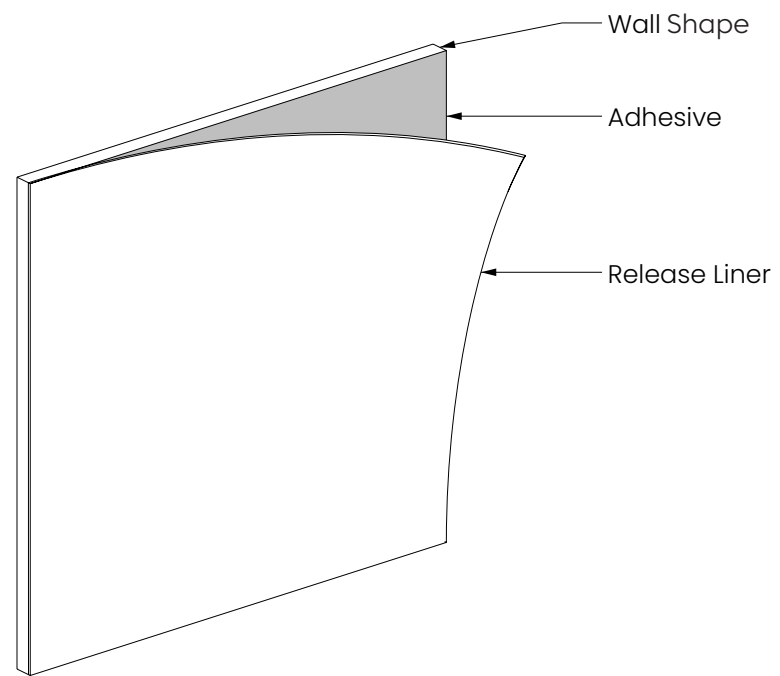

Mounting Methods

Adhesive Backing