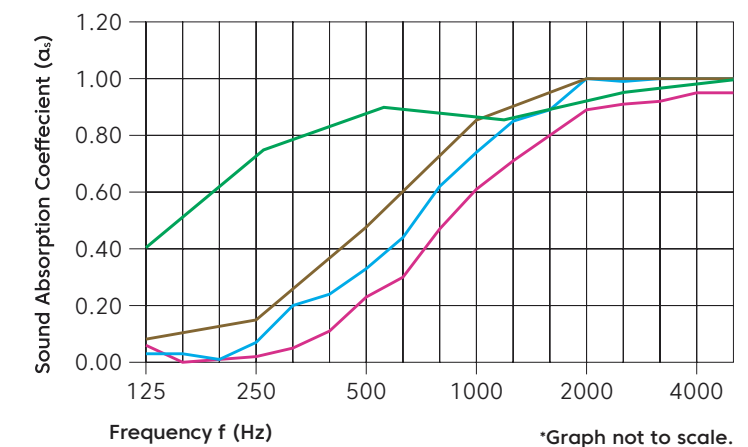

Product Detail

Application	Ceiling
Composition	100% polyester
Material	FilaSorb™
Recycled content	60% min
Dimensions	595 x 595mm 595 x 1195mm Custom sizes available upon request
Thickness	12mm +/- 10%
Qty per carton	595 x 595mm – 8 595 x 1195mm – 4

Guarantees

Warranty against defects	20 years*
Light fastness warranty	20 years*

*conditions apply

QuickShip

Talk to our team on our QuickShip lead times

Technical Data

Fire rating	AS/ISO 9705.1, Group 1 ASTM E84-17a, Class A EN 13501-1: 2019, B-s1, d0
Indoor air quality	SCS-EC10.3-2014 v4.0 meeting standard CDPH/EHLB Standard Method v.1.2-2017, ≤ 0.5mg/m³
Light fastness	ISO 105-B02, 6-7

Sustainability

Made from 60% min. recycled content

Red List Free Declare Label

Generated using 40% solar energy

Recyclable at end-of-life

Total VOC's less than 0.5 mg/m³ (3rd Party Verified)

Phenol & formaldehyde free

Acoustic Performance

Test method	ISO 354-2006
Results	NRC 0.45 (no air gap) NRC 0.54 (12mm air gap) NRC 0.64 (20mm air gap) NRC 0.85 (200mm air gap)

Frequency (Hz)	125	250	500	1000	2000	4000	NRC
α_s no air gap	0.06	0.02	0.23	0.61	0.89	0.95	0.45
α_s 12mm air gap	0.03	0.14	0.33	0.74	1.00	1.00	0.54
α_s 20mm air gap	0.05	0.16	0.48	0.85	1.00	1.00	0.64
α_s 200mm air gap	0.40	0.75	0.90	0.85	0.95	1.00	0.85