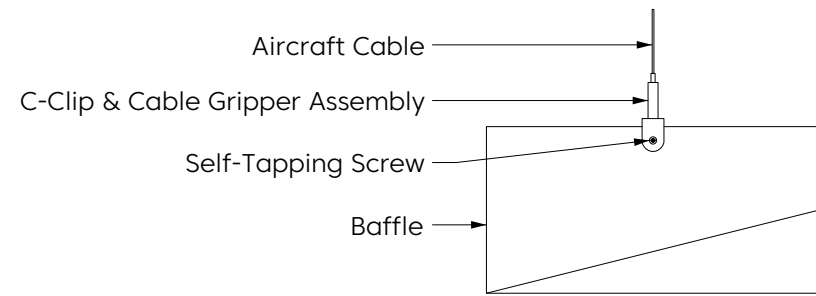

Almond
LRV - 53.64%

Mounting Method

Cable

Cable To Deck

Cable To T Grid

Cable To Unistrut

Swivel Cable To Deck

Magnet To T Grid