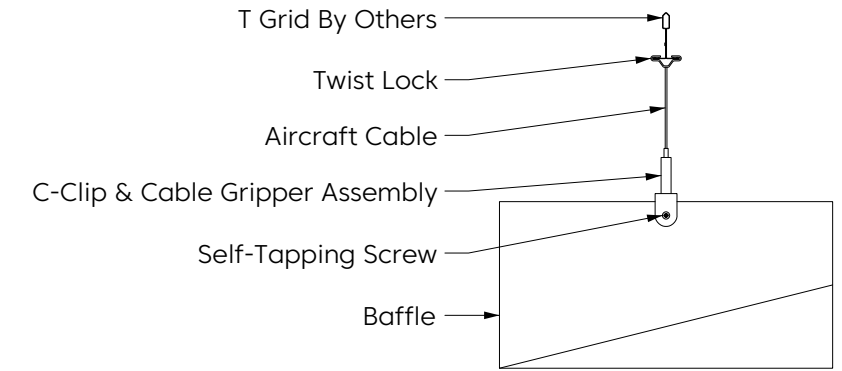

Almond
LRV - 53.64%

Mounting Method

Cable

Cable To Deck

Cable To T Grid

Cable To Unistrut

Swivel Cable To Deck

Magnet To T Grid

Mounting Method

Threaded Rod

Threaded Rod To Unistrut

Direct To Unistrut

Twist Lock To T Grid