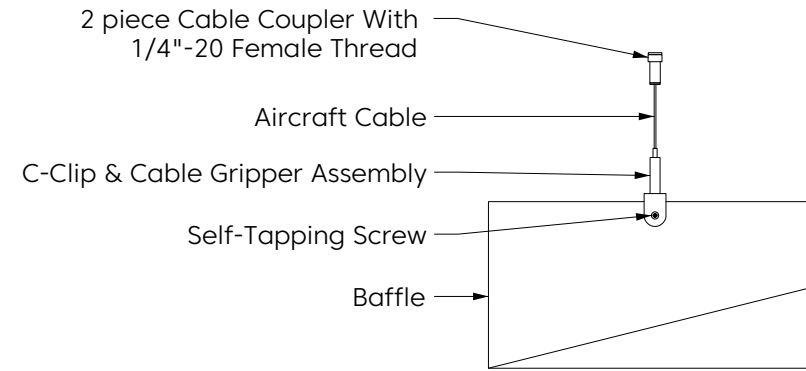

Almond
LRV - 53.64%

Mounting Method

Cable

Cable To Deck

Cable To T Grid

Cable To Unistrut

Swivel Cable To Deck

Magnet To T Grid