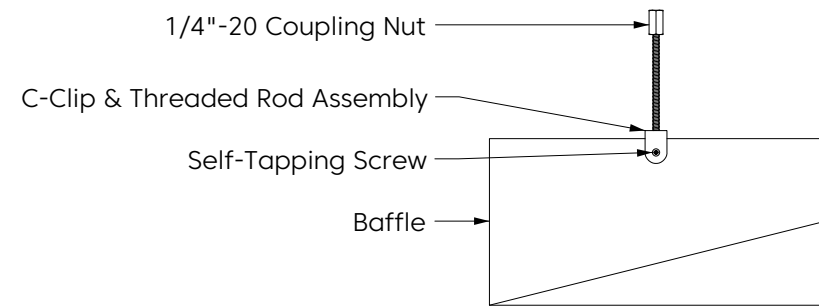

Almond
LRV - 53.64%

Mounting Method

Cable

Cable To Deck

Cable To T Grid

Cable To Unistrut

Swivel Cable To Deck

Magnet To T Grid

Mounting Method

Threaded Rod

Threaded Rod To Unistrut

Direct To Unistrut

Twist Lock To T Grid