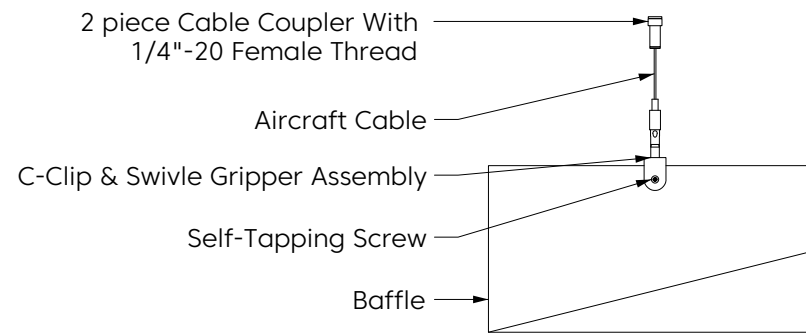

Almond
LRV - 53.64%

Mounting Method

Cable

Cable To Deck

Cable To T Grid

Cable To Unistrut

Swivel Cable To Deck

Magnet To T Grid

Mounting Method

Threaded Rod

Threaded Rod To Unistrut

Direct To Unistrut

Twist Lock To T Grid