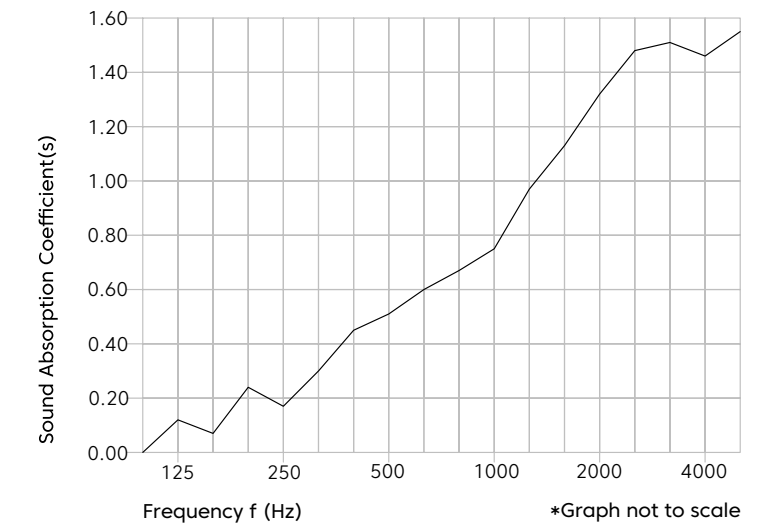

Product Detail

Application	Ceiling
Composition	100% polyester
Material	FilaSorb™
Recycled content	60% min
Thickness	12mm +/- 10%
Length	1200, 1400, 2400 & 2800mm
Depth	100 to 600mm Custom-made sizes available, please consult your Architectural Sales Manager

Guarantees

Warranty against defects 20 years*

Light fastness warranty 20 years*

*conditions apply

QuickShip

Talk to our team on our QuickShip lead times

Technical Data

Fire rating	AS/ISO 9705.1, Group 1 ASTM E84-17a, Class A EN 13501-1: 2019, B-s1, d0
Indoor air quality	SCS-EC10.3-2014 v4.0 meeting standard CDPH/EHLB Standard Method v.1.2-2017, $\leq 0.5\text{mg}/\text{m}^3$
Light fastness	ISO 105-B02, 6-7

Sustainability

Made from 60% min. recycled content

Red List Free Declare Label

Generated using 40% solar energy

Recyclable at end-of-life

Total VOC's less than $0.5\text{mg}/\text{m}^3$ (3rd Party Verified)

Phenol & formaldehyde free

Acoustic Performance

Test method	ISO 354-2006
Results	NRC 0.75 ("J" Mounting Method)

Frequency f (Hz)	1252	50	500	1000	2000	4000	NRC
α_s	0.12	0.17	0.51	0.75	1.32	1.46	0.75