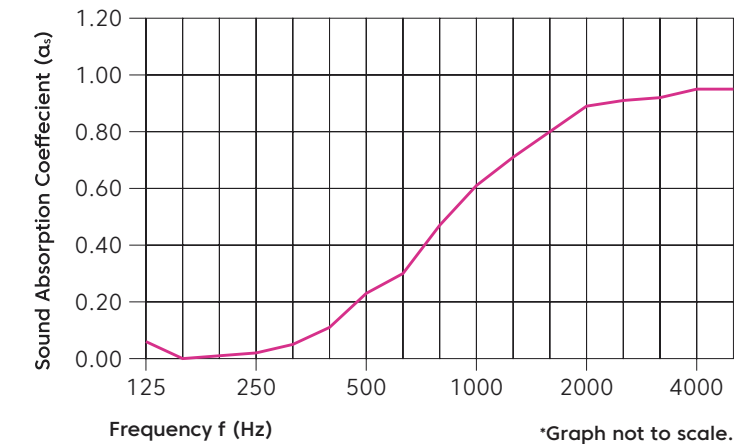

Product Detail

Application	Wall
Composition	100% polyester
Material	FilaSorb™
Recycled content	60% min
Dimensions	1220 x 2800mm Custom size available upon request
Thickness	12mm +/- 10%

Guarantees

Warranty against defects 20 years*
Light fastness warranty 20 years*

*conditions apply

QuickShip

Talk to our team on our QuickShip lead times

Technical Data

Fire rating	AS/ISO 9705.1, Group 1 ASTM E84-17a, Class A EN 13501-1: 2019, B-s1, d0
Indoor air quality	SCS-EC10.3-2014 v4.0 meeting standard CDPH/EHLB Standard Method v.1.2-2017, ≤ 0.5mg/m³
Light fastness	ISO 105-B02, 6-7

Sustainability

Made from 60% min. recycled content

Red List Free Declare Label

Generated using 40% solar energy

Recyclable at end-of-life

Total VOC's less than 0.5 mg/m³ (3rd Party Verified)

Phenol & formaldehyde free

Acoustic Performance

Test method	ISO 354-2006
Results	NRC 0.45 (no air gap)

Frequency (Hz)	125	250	500	1000	2000	4000	NRC
α_s no air gap	0.06	0.02	0.23	0.61	0.89	0.95	0.45