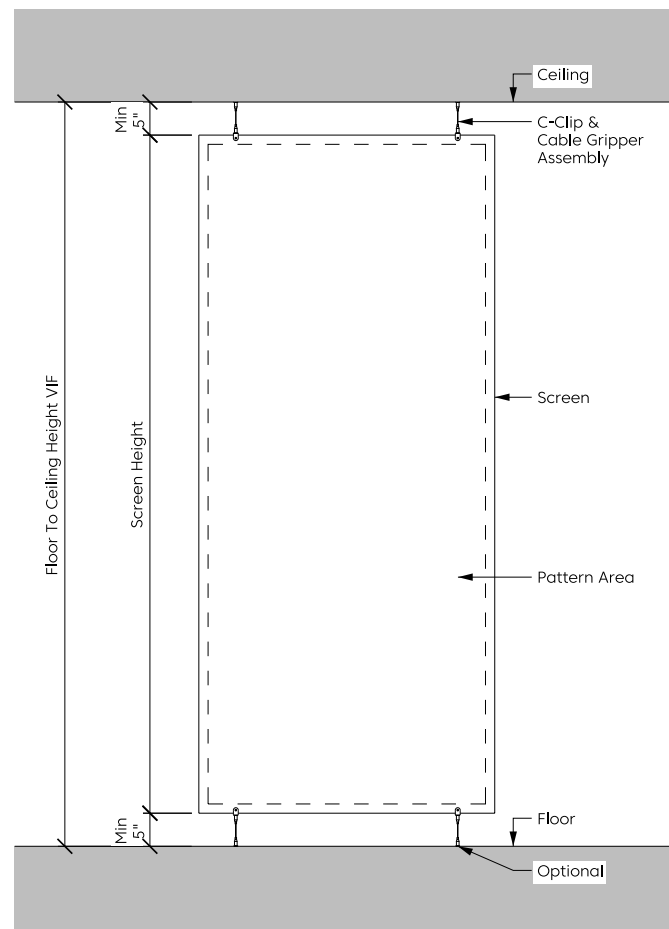

Available Feb 2023

Sencha
LRV - 34.15%

Umber
LRV - 20.35%

Walnut
LRV - 12.14%

Available Mar 2023

Turmeric
LRV - 29.59%

Granite
LRV - 6.40%

Almond
LRV - 53.64%

Mounting Methods

Cable Hanging System

Cable Hanging System with C-Clips

Sliding System

C Channel System