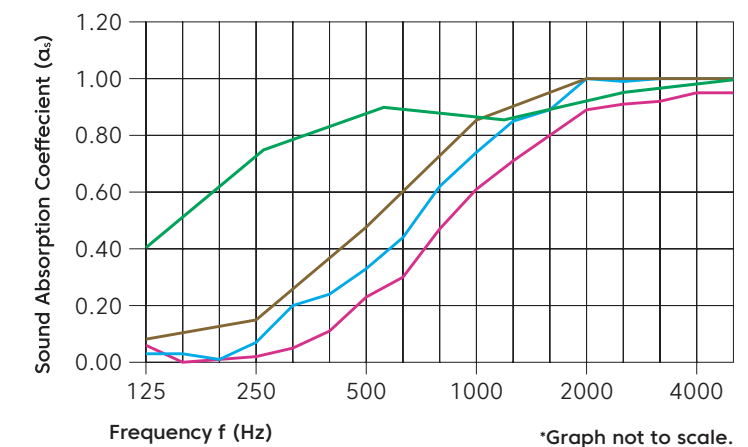

Sustainability

Made from 60% min. recycled content

Red List Free Declare Label (3rd Party Verified)

Generated using 40% solar energy

Recyclable at end-of-life

Total VOC's less than $0.5\text{mg}/\text{m}^3$ (3rd Party Verified)

Phenol & formaldehyde free

Acoustic Performance

Test method	ISO 354-2006
Results	NRC 0.45 (no air gap) NRC 0.54 (12mm air gap) NRC 0.64 (20mm air gap) NRC 0.85 (200mm air gap)

Frequency (Hz)	125	250	500	1000	2000	4000	NRC
α_s no air gap	0.06	0.02	0.23	0.61	0.89	0.95	0.45
α_s 12mm air gap	0.03	0.14	0.33	0.74	1.00	1.00	0.54
α_s 20mm air gap	0.05	0.16	0.48	0.85	1.00	1.00	0.64
α_s 200mm air gap	0.40	0.75	0.90	0.85	0.95	1.00	0.85

Perspective

Layout Example 2

Plan

Elevation

Perspective

Colorways

Light Reflectance Values (LRV), are a measure of the percentage of visible and usable light that is reflected from a surface when illuminated by a light source.