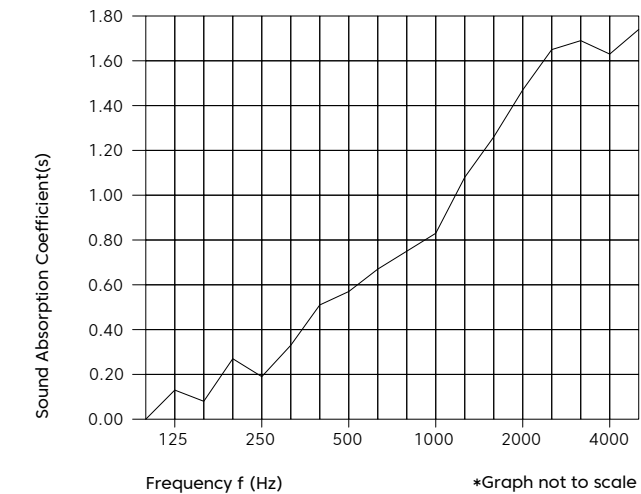

Product Detail

Product	Solus
Surface	Ceiling
Composition	100% Polyester
Material	FilaSorb™
Recycled Content	60% min.
Thickness	12mm | 0.47" +/- 10%
Weight	0.49 lb/ft² +/- 10%
Width	1219.2mm
Length	1016mm Or 1320.8mm Or 1625.6mm
Depth	101.6-203.2mm Or 127-254mm Or 152.4-304.8mm Custom size available upon request.

Technical Data

Fire Test Method Number	AS ISO 9705:Group 1 ASTM E84-17a Class A
Indoor Air Quality	Low VOCs emission, formaldehyde and Phenol-free
Light Fastness	ISO 105-B02 1994, 6-7

Acoustic Performance

Sound Absorption   ASTM C423 with an ASTM E795 type "J" Mounting
NRC 0.75