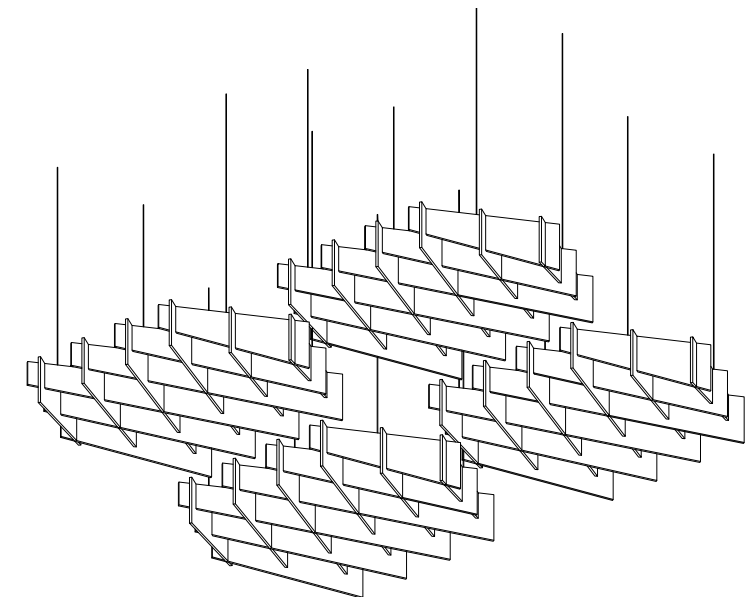

Designs

Plan

Perspective

Front Elevation

Side Elevation

Layout Example 1

Plan

Elevation

Perspective

Layout Example 2

Plan

Elevation

Perspective

Colorways

Light Reflectance Values (LRV), are a measure of the percentage of visible and usable light that is reflected from a surface when illuminated by a light source.

									
Peppercorn LRV – 8.50%	Currant LRV – 7.04%	Lipstick Red LRV – 12.50%	Carrot LRV – 20.00%	Peach LRV – 29.00%	Flamingo LRV – 37.54%	Turmeric LRV – 29.59%	Butter LRV – 62.00%	Popcorn LRV – 65.00%	Kale LRV – 4.50%
									
Oregano LRV – 8.80%	Thistle LRV – 13.00%	Wasabi LRV – 38.00%	Sencha LRV – 34.15%	Pistachio LRV – 30.00%	Midnight Blue LRV – 3.50%	Granite LRV – 6.40%	Denim LRV – 6.00%	Peacock LRV – 19.00%	Azur LRV – 18.00%
									
Marine LRV – 25.00%	Periwinkle LRV – 36.00%	Sea Salt LRV – 28.56%	Lilac LRV – 39.00%	Iris LRV – 10.50%	Berry LRV – 12.00%	Piano Black LRV – 3.00%	Charcoal LRV – 5.46%	Slate LRV – 12.50%	Grey LRV – 27.00%
									
Metal LRV – 35.00%	Platinum LRV – 42.00%	Walnut LRV – 12.14%	Umber LRV – 20.35%	Almond LRV – 53.64%	Ivory LRV – 40.00%	Pearl LRV – 54.00%	White LRV – 83.22%		