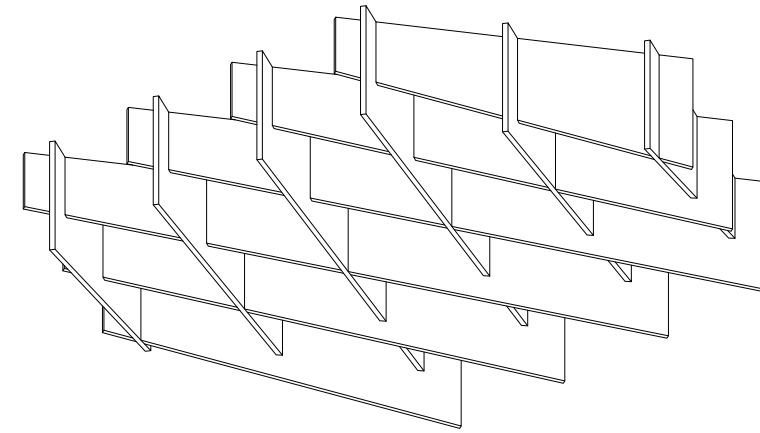

Solus

FilaSorb™ 12

acoufelt
making quiet

Product Detail

Application	Ceiling
Composition	100% polyester
Material	FilaSorb™
Recycled content	60% min
Thickness	12mm +/- 10%
Length	1200, 1400, 2400 & 2800mm
Depth	100 to 600mm Custom-made sizes available, please consult your Architectural Sales Manager

Designs

Plan

Perspective

Front Elevation

Side Elevation

Layout Example 1

Plan

Elevation

Perspective

Layout Example 2

Plan

Elevation

Perspective

Colorways

Light Reflectance Values (LRV), are a measure of the percentage of visible and usable light that is reflected from a surface when illuminated by a light source.