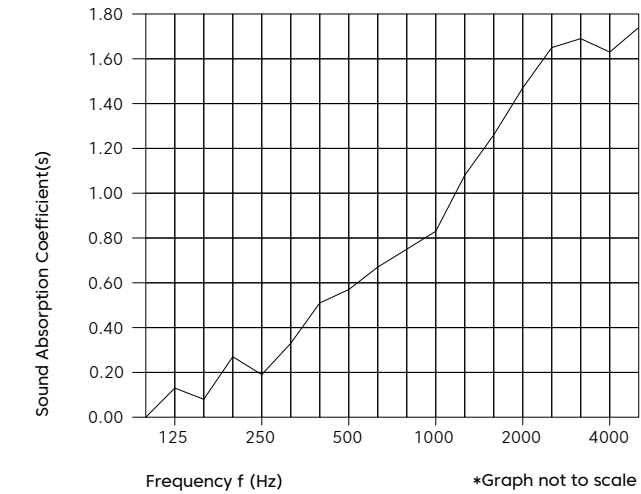

Product Detail

Product	Tetra
Surface	Ceiling
Composition	100% Polyester
Material	FilaSorb™
Recycled Content	60% min.
Thickness	12mm | 0.47" +/- 10%
Weight	0.49 lb/ft² +/- 10%
Dimensions	1177.29mm W x 1219.2mm L 1663.7mm W x 1828.8mm L 2260.6mm W x 2438.4mm L
Depth	101.6 - 304.8mm OR 101.6 - 355.6mm OR 101.6 - 406.4mm Custom size available upon request.

Technical Data

Fire Test Method Number	AS ISO 9705:Group 1 ASTM E84-17a Class A
Indoor Air Quality	Low VOCs emission, formaldehyde and Phenol-free
Light Fastness	ISO 105-B02 1994, 6-7

Acoustic Performance

Sound Absorption   ASTM C423 with an ASTM E795 type "J" Mounting
NRC 0.75