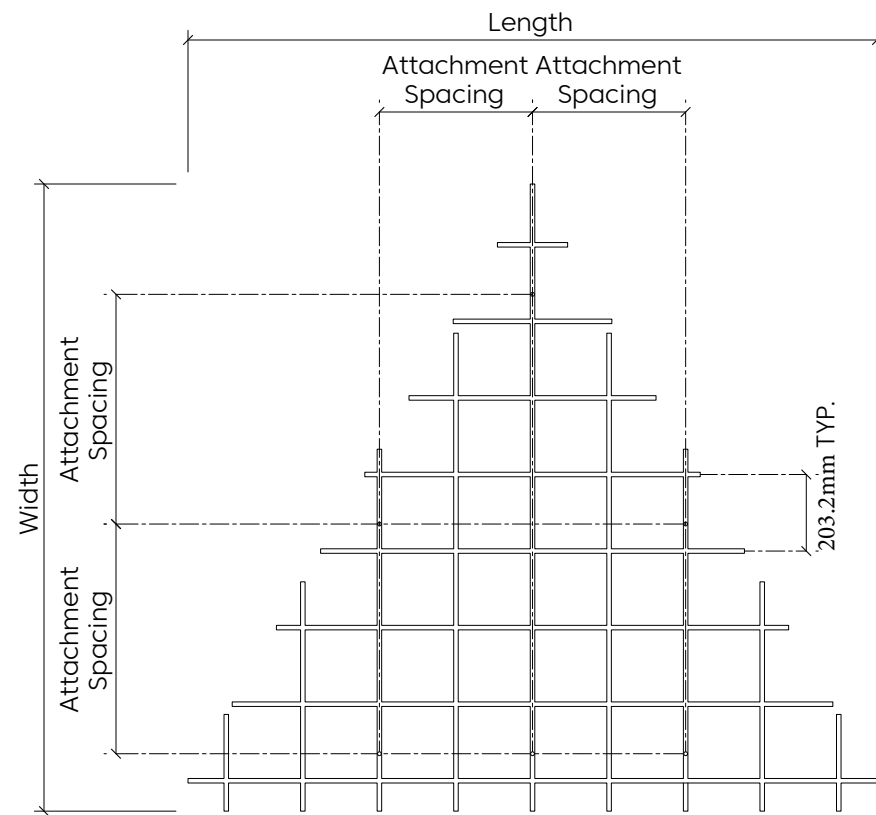

Tetra

FilaSorb™ 12

acoufelt
making quiet

Product Detail

Product	Tetra
Surface	Ceiling
Composition	100% Polyester
Material	FilaSorb™
Recycled Content	60% min.
Thickness	12mm 0.47" +/- 10%
Weight	0.49 lb/ft ² +/- 10%
Dimensions	1177.29mm W x 1219.2mm L 1663.7mm W x 1828.8mm L 2260.6mm W x 2438.4mm L
Depth	101.6 - 304.8mm OR 101.6 - 355.6mm OR 101.6 - 406.4mm Custom size available upon request.

Design

Plan

Perspective

Front Elevation

Side Elevation

Layout Example 1

Plan

Elevation

Perspective

Layout Example 2

Plan

Elevation

Perspective

Mounting Methods

Cable

Cable To Deck