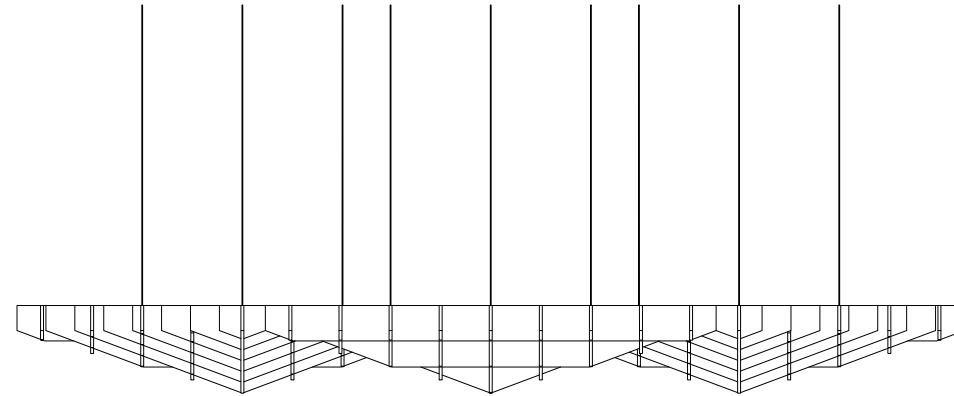

Tetra

FilaSorb™ 12

acoufelt
making quiet

Product Detail

Product	Tetra
Surface	Ceiling
Composition	100% Polyester
Material	FilaSorb™
Recycled Content	60% min.
Thickness	12mm 0.47" +/- 10%
Weight	0.49 lb/ft ² +/- 10%
Dimensions	1177.29mm W x 1219.2mm L 1663.7mm W x 1828.8mm L 2260.6mm W x 2438.4mm L
Depth	101.6 - 304.8mm OR 101.6 - 355.6mm OR 101.6 - 406.4mm Custom size available upon request.

Design

Plan

Perspective

Front Elevation

Side Elevation

Layout Example 1

Plan

Elevation

Perspective

Layout Example 2

Plan

Elevation

Perspective

Mounting Methods

Cable

Cable To Deck