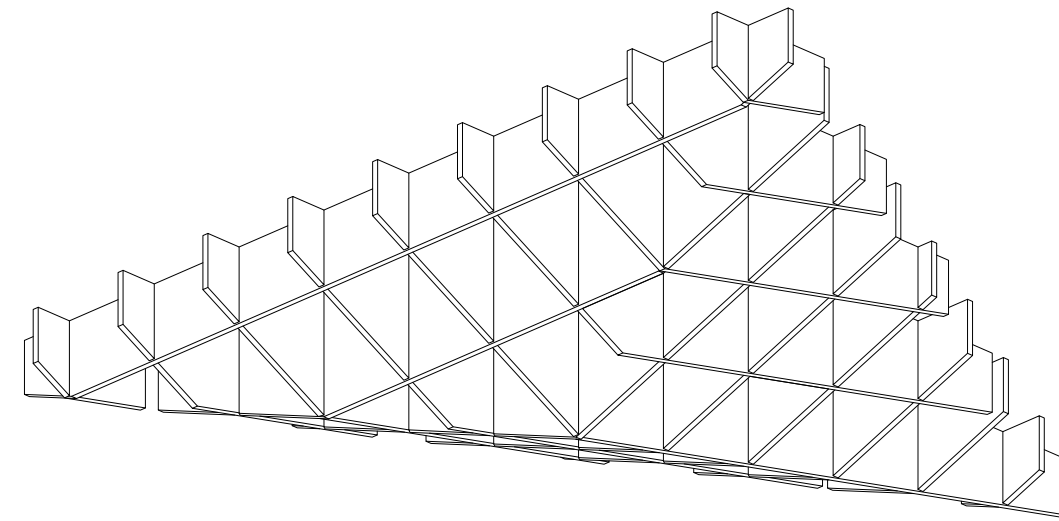

Tetra

FilaSorb™ 12

acoufelt
making quiet

Product Detail

Product	Tetra
Surface	Ceiling
Composition	100% Polyester
Material	FilaSorb™
Recycled Content	60% min.
Thickness	12mm 0.47" +/- 10%
Weight	0.49 lb/ft ² +/- 10%
Dimensions	1177.29mm W x 1219.2mm L 1663.7mm W x 1828.8mm L 2260.6mm W x 2438.4mm L
Depth	101.6 - 304.8mm OR 101.6 - 355.6mm OR 101.6 - 406.4mm Custom size available upon request.

Design

Plan

Perspective

Front Elevation

Side Elevation

Layout Example 1

Plan

Elevation

Perspective

Layout Example 2

Plan

Elevation

Perspective

Mounting Methods

Cable

Cable To Deck