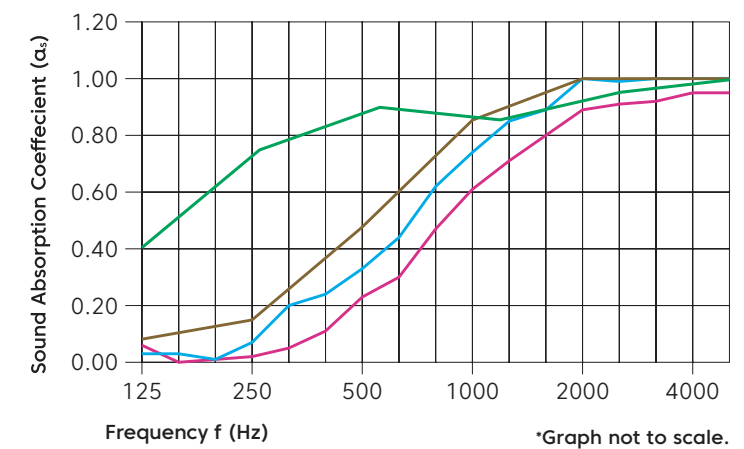

Made from 60% min. recycled content

Generated using 40% solar energy

Declare Living Building Challenge compliant

Recycable at end-of-life

Declare.

Acoustic Performance

Sound Absorption	ASTM C423-09a
	NRC 0.45 (no air gap)
	NRC 0.54 (12mm air gap)
	NRC 0.64 (20mm air gap)
	NRC 0.85 (200mm air gap)