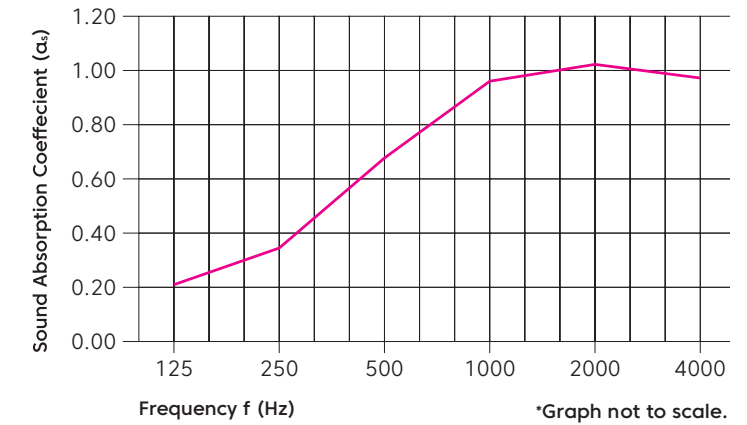

Product Detail

Application	Ceiling
Composition	100% polyester
Material	FilaSorb™
Recycled content	60% min
Dimensions	595 x 595mm 595 x 1195mm Custom sizes available upon request
Thickness	22mm +/- 10%
Qty per carton	595 x 595mm – 8 595 x 1195mm – 4

Guarantees

Warranty against defects	20 years*
Light fastness warranty	20 years*

*conditions apply

QuickShip

Talk to our team on our QuickShip lead times

Technical Data

Fire rating	ASTM E84-17a, Class A
Indoor air quality	SCS-EC10.3-2014 v4.0 meeting standard CDPH/EHLB Standard Method v.1.2-2017, $\leq 0.5\text{mg}/\text{m}^3$
Light fastness	ISO 105-B02, 6-7

Sustainability

Made from 60% min. recycled content

Red List Free Declare Label

Generated using 40% solar energy

Recyclable at end-of-life

Total VOC's less than $0.5\text{mg}/\text{m}^3$ (3rd Party Verified)

Phenol & formaldehyde free

Acoustic Performance

Test method	ISO 354-2006
Results	NRC 0.70 (no air gap)

Frequency (Hz)	125	250	500	1000	2000	4000	NRC
α_s	0.23	0.35	0.67	0.93	1.06	0.94	0.70