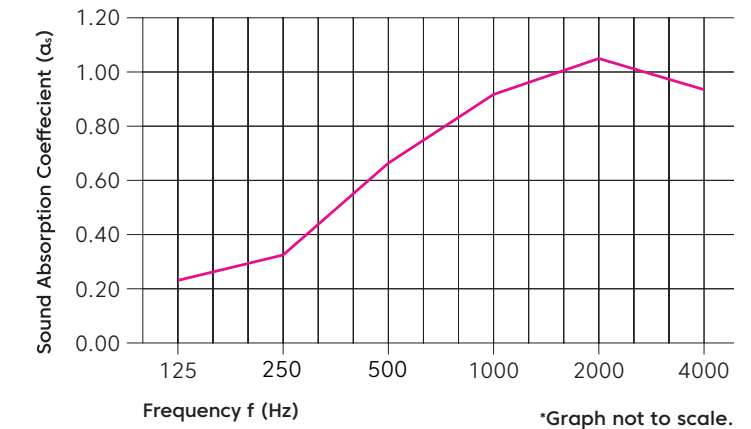

Phenol & formaldehyde free

Acoustic Performance

Test method	ISO 354-2006
Results	NRC 0.70 (no air gap)

Frequency (Hz)	125	250	500	1000	2000	4000	NRC
α_s	0.23	0.35	0.67	0.93	1.06	0.94	0.70

Colorways

Light Reflectance Values (LRV), are **a measure of the percentage of visible and usable light that is reflected from a surface** when illuminated by a light source.