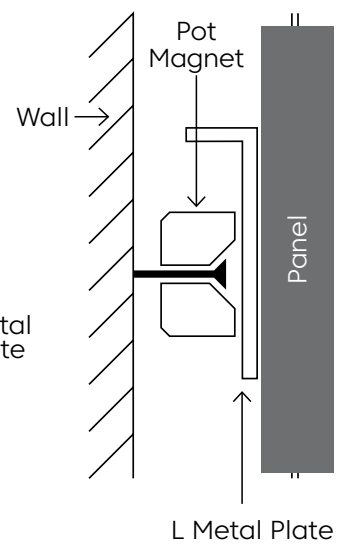

Phenol & formaldehyde free

Acoustic Performance

Test method	ISO 354-2006
Results	NRC 0.70 (no air gap)

Frequency (Hz)	125	250	500	1000	2000	4000	NRC
α_s	0.23	0.35	0.67	0.93	1.06	0.94	0.70

Colorways

Light Reflectance Values (LRV), are **a measure of the percentage of visible and usable light that is reflected from a surface** when illuminated by a light source.

White
LRV - 83.22%

Piano Black
LRV - 3.00%

Grey
27.00%

Mounting Methods

Adhesive Backing

Constructive Adhesive

Pot Magnet Install

Wall Pot Magnet Install Metal Plate

Wall Pot Magnet Install L Plate + Metal Plate

L Plate Wall + Metal Plate Configuration

○ L Metal Plate × Metal Plate