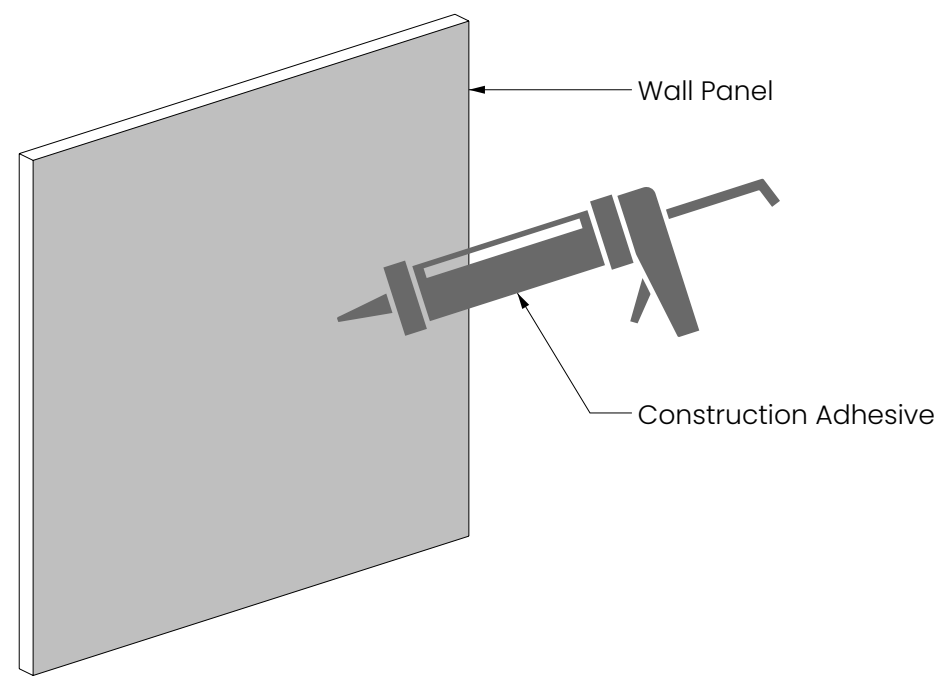

White
LRV - 83.22%

Piano Black
LRV - 3.00%

Grey
27.00%

Mounting Methods

Adhesive Backing

Constructive Adhesive

Pot Magnet Install

Wall Pot Magnet Install Metal Plate

Wall Pot Magnet Install L Plate + Metal Plate

L Plate Wall + Metal Plate Configuration

○ L Metal Plate × Metal Plate