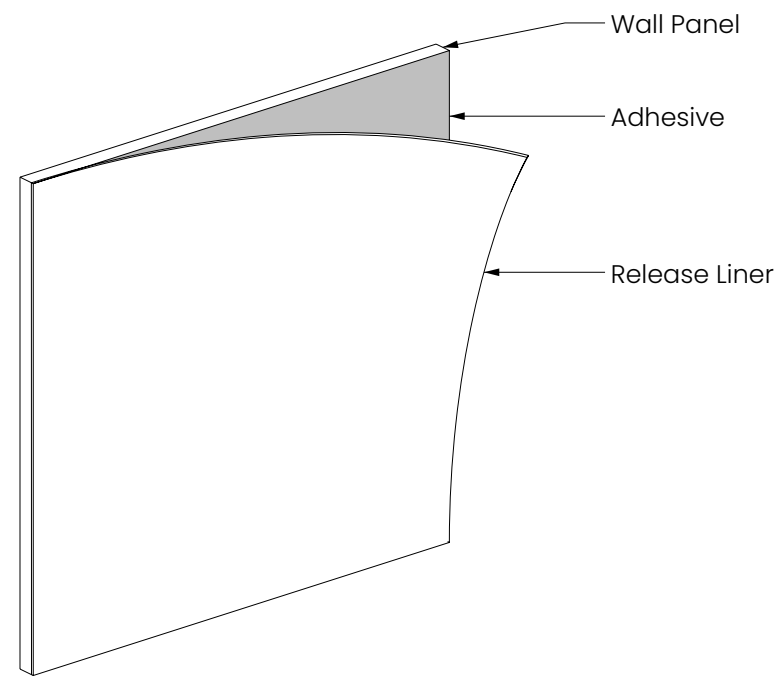

Phenol & formaldehyde free

Acoustic Performance

Test method	ISO 354-2006
Results	NRC 0.70 (no air gap)

Frequency (Hz)	125	250	500	1000	2000	4000	NRC
α_s	0.23	0.35	0.67	0.93	1.06	0.94	0.70

Colorways

Light Reflectance Values (LRV), are **a measure of the percentage of visible and usable light that is reflected from a surface** when illuminated by a light source.

White
LRV - 83.22%

Piano Black
LRV - 3.00%

Grey
27.00%

Mounting Methods

Adhesive Backing

Constructive Adhesive

Pot Magnet Install

Wall Pot Magnet Install Metal Plate

Wall Pot Magnet Install L Plate + Metal Plate

L Plate Wall + Metal Plate Configuration

○ L Metal Plate × Metal Plate