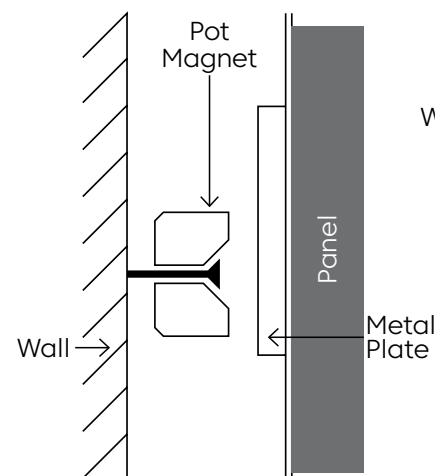

Phenol & formaldehyde free

Acoustic Performance

Test method	ISO 354-2006
Results	NRC 0.70 (no air gap)

Frequency (Hz)	125	250	500	1000	2000	4000	NRC
α_s	0.23	0.35	0.67	0.93	1.06	0.94	0.70

Colorways

Light Reflectance Values (LRV), are **a measure of the percentage of visible and usable light that is reflected from a surface** when illuminated by a light source.

White
LRV - 83.22%

Piano Black
LRV - 3.00%

Grey
27.00%

Mounting Methods

Adhesive Backing

Constructive Adhesive

Pot Magnet Install

Wall Pot Magnet Install Metal Plate

Wall Pot Magnet Install L Plate + Metal Plate

L Plate Wall + Metal Plate Configuration

○ L Metal Plate × Metal Plate