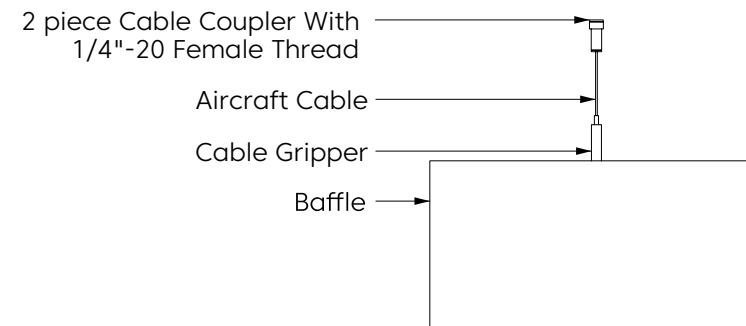

Sencha
LRV - 34.15%

Umber
LRV - 20.35%

Walnut
LRV - 12.14%

Available Mar 2023

Turmeric
LRV - 29.59%

Granite
LRV - 6.40%

Almond
LRV - 53.64%

Mounting Method

Cable

Cable To Deck

Cable To T Grid

Cable To Unistrut

Swivel Cable To Deck

Magnet To T Grid

Mounting Method

Threaded Rod