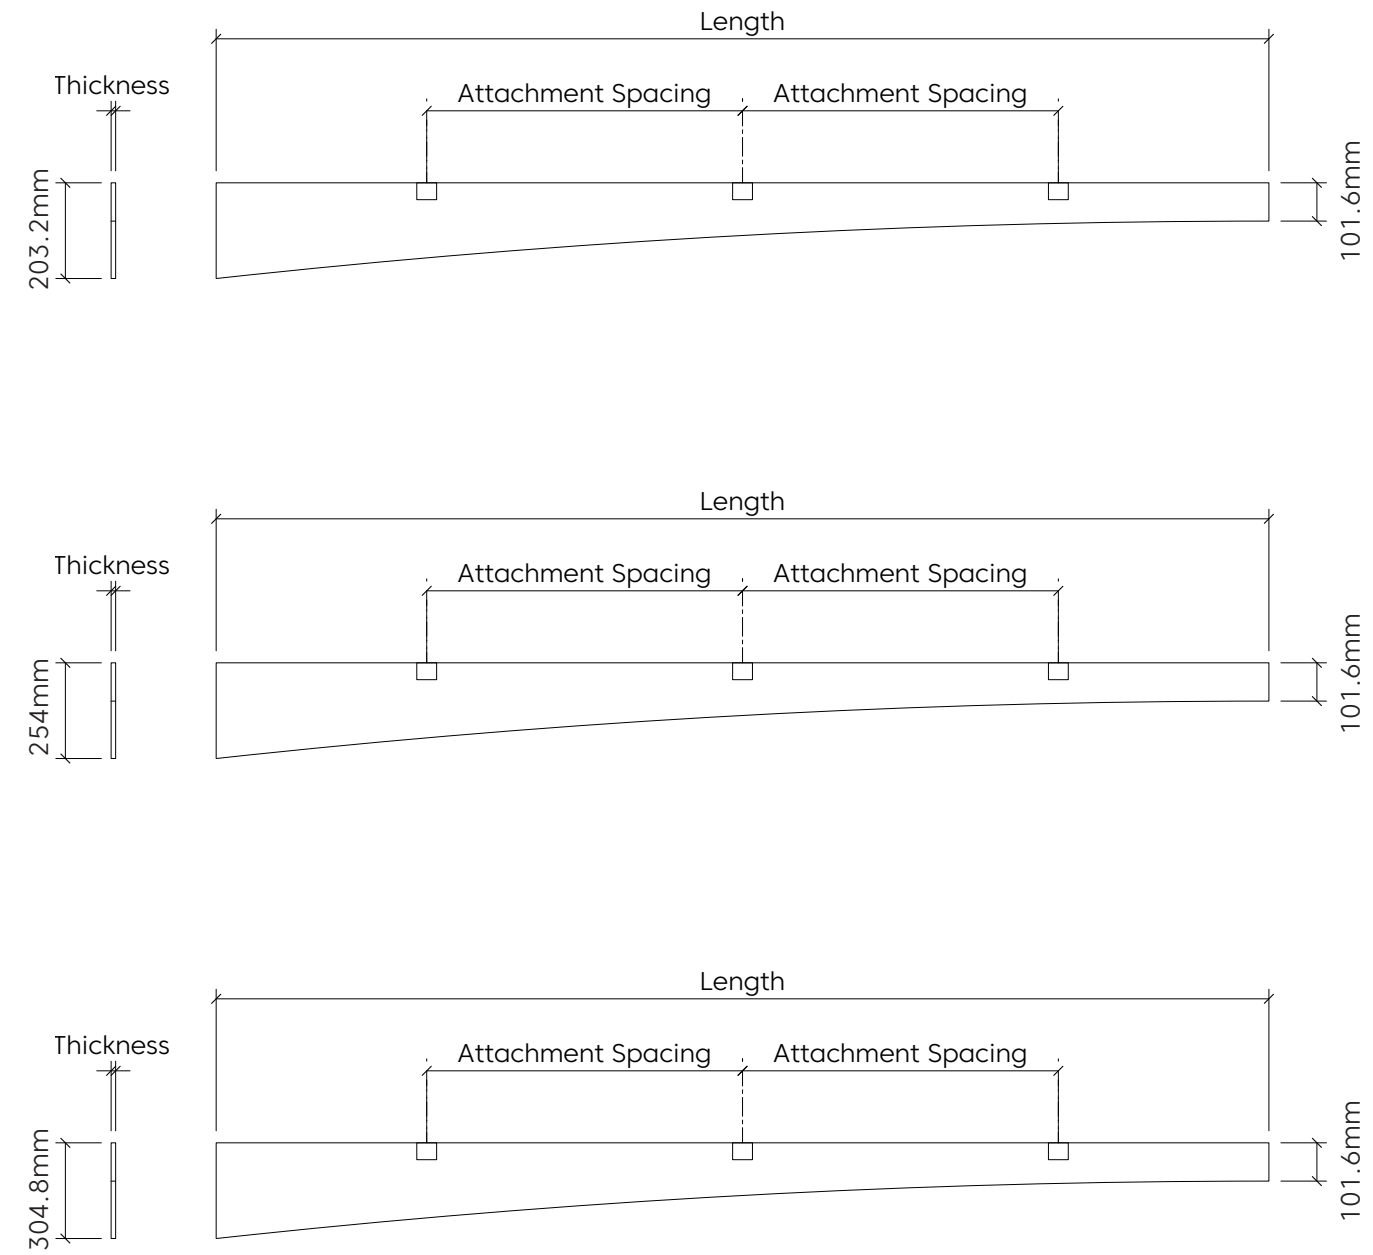

Designs

Elevation