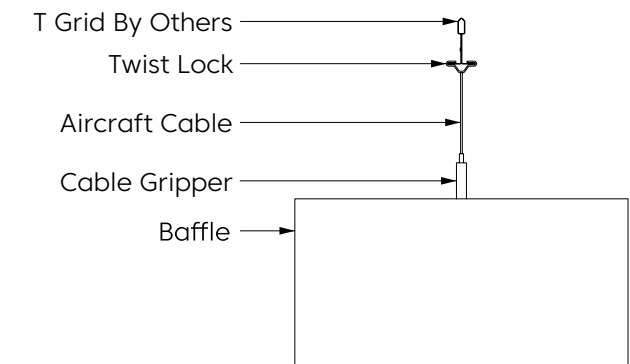

Sencha
LRV - 34.15%

Umber
LRV - 20.35%

Walnut
LRV - 12.14%

Available Mar 2023

Turmeric
LRV - 29.59%

Granite
LRV - 6.40%

Almond
LRV - 53.64%

Mounting Method

Cable

Cable To Deck

Cable To T Grid

Cable To Unistrut

Swivel Cable To Deck

Magnet To T Grid

Mounting Method

Threaded Rod

Threaded Rod To Unistrut

Direct To Unistrut

Twist Lock To T Grid