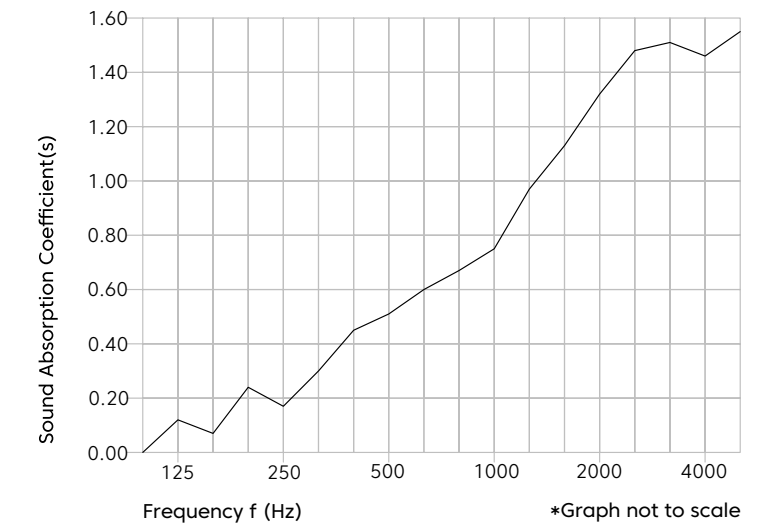

Product Detail

Application	Ceiling
Composition	100% polyester
Material	FilaSorb™
Recycled content	60% min
Thickness	24mm +/- 10%
Length	1200, 1400, 2400 & 2800mm
Depth	100 to 600mm Custom-made sizes available, please consult your Architectural Sales Manager

Guarantees

Warranty against defects 20 years*

Light fastness warranty 20 years*

*conditions apply

QuickShip

Talk to our team on our QuickShip lead times

Technical Data

Fire rating	AS/ISO 9705.1, Group 1 ASTM E84-17a, Class A EN 13501-1: 2019, B-s1, d0
Indoor air quality	SCS-EC10.3-2014 v4.0 meeting standard CDPH/EHLB Standard Method v.1.2-2017, ≤ 0.5mg/m³
Light fastness	ISO 105-B02, 6-7

Sustainability

Made from 60% min.
recycled content

Red List Free
Declare Label

Generated using
40% solar energy

Recyclable at
end-of-life

Total VOC's less than 0.5
mg/m³ (3rd Party Verified)

Phenol &
formaldehyde free

Acoustic Performance

Test method	ISO 354-2006
Results	NRC 0.75 ("J" Mounting Method)

Frequency f (Hz)	1252	50	500	1000	2000	4000	NRC
α_s	0.12	0.17	0.51	0.75	1.32	1.46	0.75