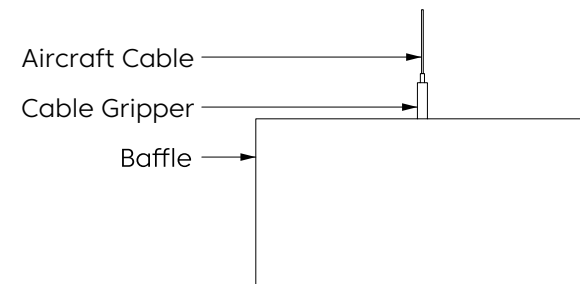

Sencha
LRV - 34.15%

Umber
LRV - 20.35%

Walnut
LRV - 12.14%

Available Mar 2023

Turmeric
LRV - 29.59%

Granite
LRV - 6.40%

Almond
LRV - 53.64%

Mounting Method

Cable

Cable To Deck

Cable To T Grid

Cable To Unistrut

Swivel Cable To Deck

Magnet To T Grid

Mounting Method

Threaded Rod