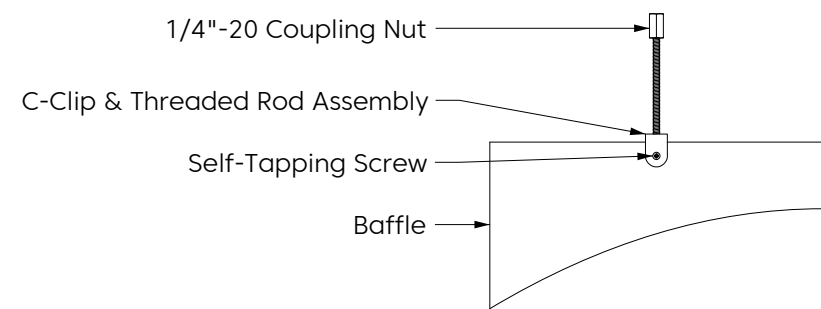

Mounting Methods

Threaded Rod