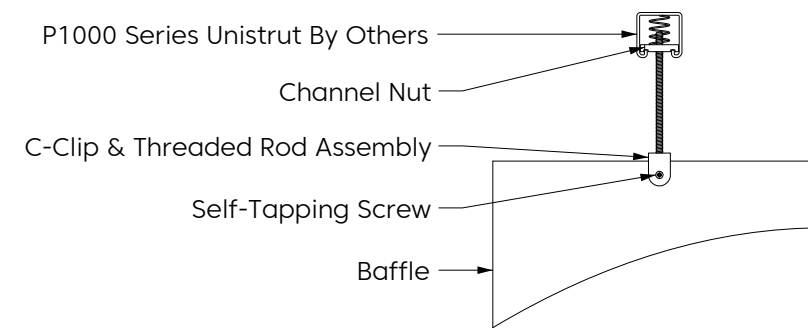

Threaded Rod To Unistrut