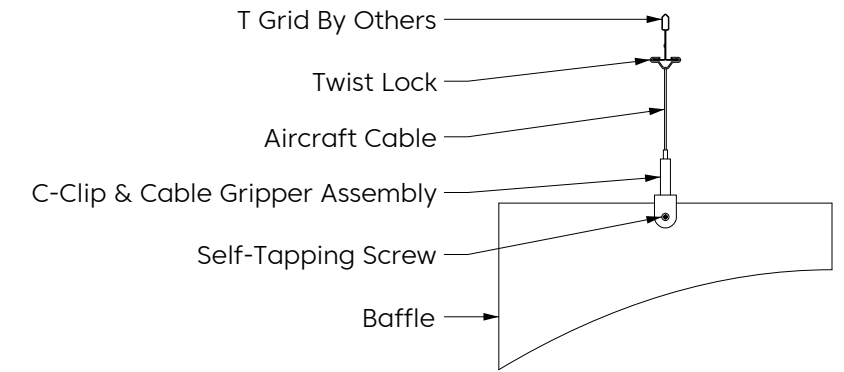

# Design

Elevation

Perspective

\* Number of connections may vary depending on length

# Mounting Methods

Cable

Cable To Deck

Cable To T Grid

Cable To Unistrut

Swivel Cable To Deck

Magnet To T Grid

# Mounting Methods