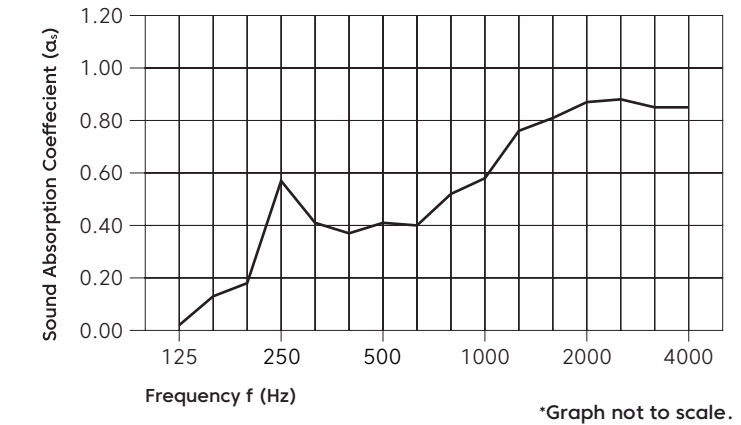

Product Detail

Application	Ceiling
Composition	100% polyester
Material	FilaSorb™
Recycled content	60% min
Dimensions	Circle – 1200 x 1200mm Hexagon – 1200 x 1385mm Rectangle – 1200 x 1400mm
Thickness	24 mm +/- 10%
Qty per carton	Circle – 2 Rectangle – 1 Hexagon – 2

Guarantees

Warranty against defects 20 years*

Light fastness warranty 20 years*

*conditions apply

QuickShip

Talk to our team on our QuickShip lead times

Technical Data

Fire rating	AS/ISO 9705.1, Group 1 ASTM E84-17a, Class A EN 13501-1: 2019, B-s1, d0
Indoor air quality	SCS-EC10.3-2014 v4.0 meeting standard CDPH/EHLB Standard Method v.1.2-2017, ≤ 0.5mg/m³
Light fastness	ISO 105-B02, 6-7

Sustainability

Made from 60% min. recycled content

Red List Free Declare Label

Generated using 40% solar energy

Recyclable at end-of-life

Total VOC's less than 0.5 mg/m³ (3rd Party Verified)

Phenol & formaldehyde free

Acoustic Performance

Test method	ISO 354-2006
Results	NRC 0.60 (no air gap)

Frequency (Hz)	125	250	500	1000	2000	4000	NRC
24mm α_s no air gap	0.02	0.57	0.41	0.58	0.87	0.85	0.60