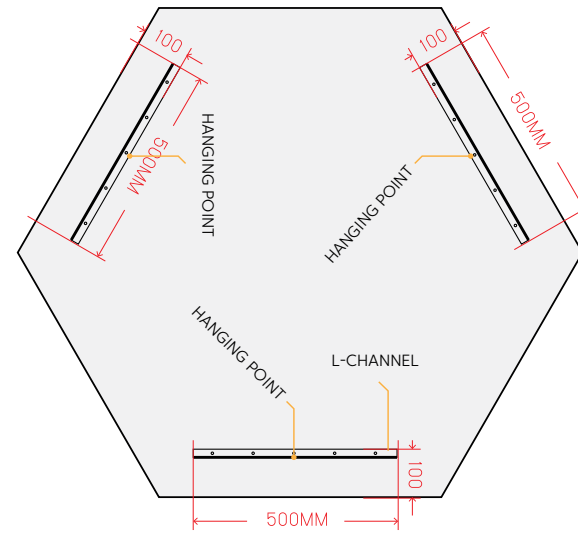

Mounting Methods