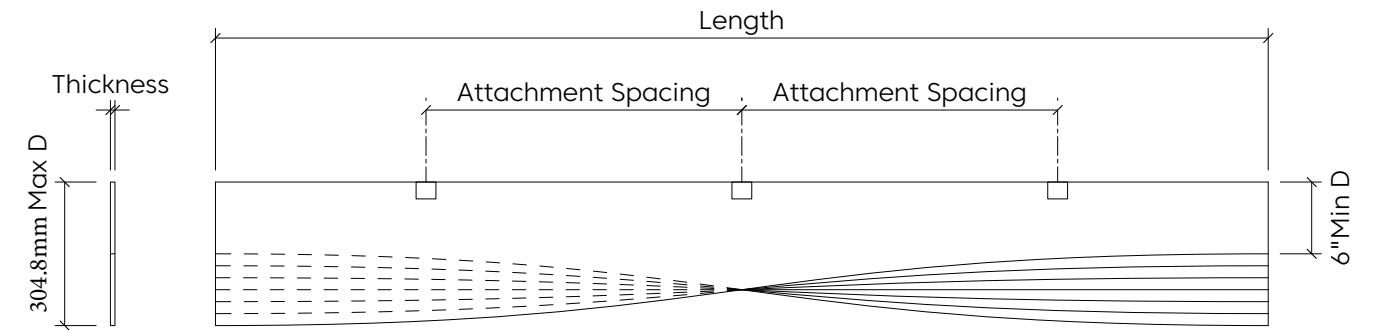

Designs

Elevation

Perspective

*Number of connections may vary depending on length

Designs

Elevation

Perspective

*Number of connections may vary depending on length

Layout Guide

Elevation

Perspective

Front Perspective

Module Perspective

Module A1

Module A2

Single Module

Plan

Perspective

Multiple Module

Plan

Perspective

Colorways

Light Reflectance Values (LRV), are a measure of the percentage of visible and usable light that is reflected from a surface when illuminated by a light source.