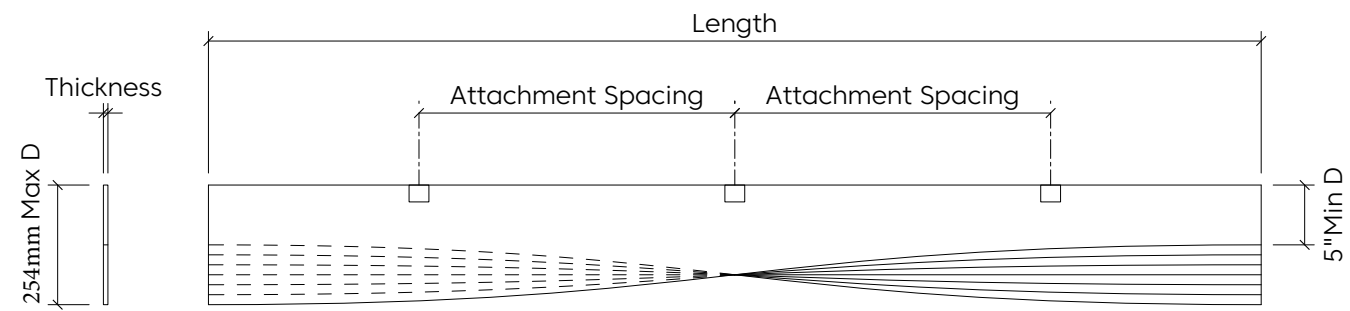

Designs

Elevation

Perspective

*Number of connections may vary depending on length

Designs

Elevation

Perspective

*Number of connections may vary depending on length

Layout Guide

Elevation

Perspective

Front Perspective

Module Perspective

Module A1

Module A2

Single Module

Plan

Perspective

Multiple Module

Plan

Perspective

Colorways

Light Reflectance Values (LRV), are a measure of the percentage of visible and usable light that is reflected from a surface when illuminated by a light source.