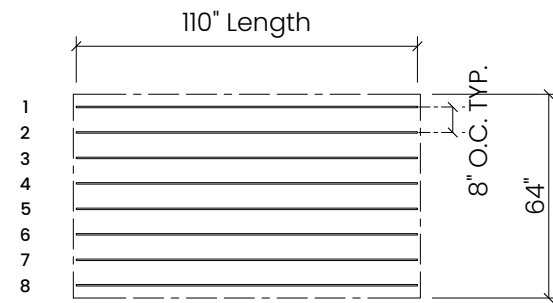

Designs

Elevation

Perspective

*Number of connections may vary depending on length

Designs

Elevation

Perspective

*Number of connections may vary depending on length

Layout Guide

Elevation

Perspective

Front Perspective

Module Perspective

Module A1

Module A2

Single Module

Plan

Perspective

Multiple Module

Plan

Perspective

Colorways

Light Reflectance Values (LRV), are a measure of the percentage of visible and usable light that is reflected from a surface when illuminated by a light source.