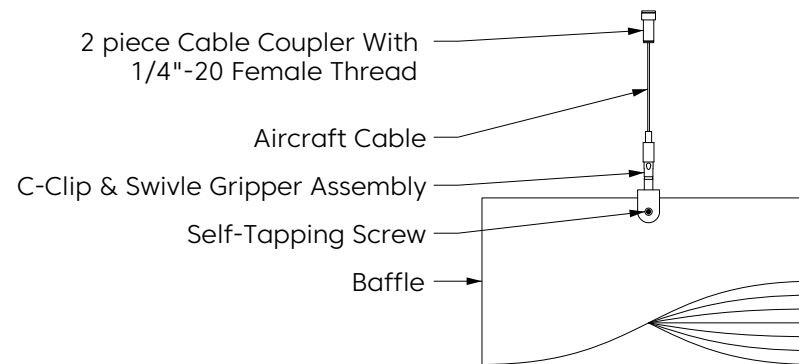

Almond
LRV - 53.64%

Mounting Method

Cable

Cable To Deck

Cable To T Grid

Cable To Unistrut

Swivel Cable To Deck

Magnet To T Grid

Mounting Method

Threaded Rod

Threaded Rod To Unistrut

Direct To Unistrut

Twist Lock To T Grid