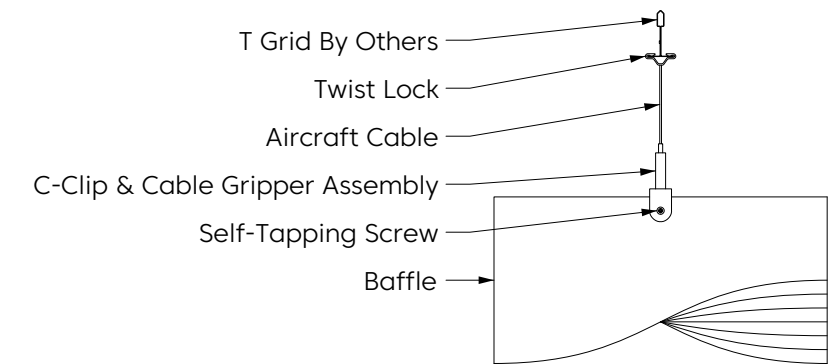

Almond
LRV - 53.64%

Mounting Method

Cable

Cable To Deck

Cable To T Grid

Cable To Unistrut

Swivel Cable To Deck

Magnet To T Grid

Mounting Method

Threaded Rod

Threaded Rod To Unistrut

Direct To Unistrut

Twist Lock To T Grid