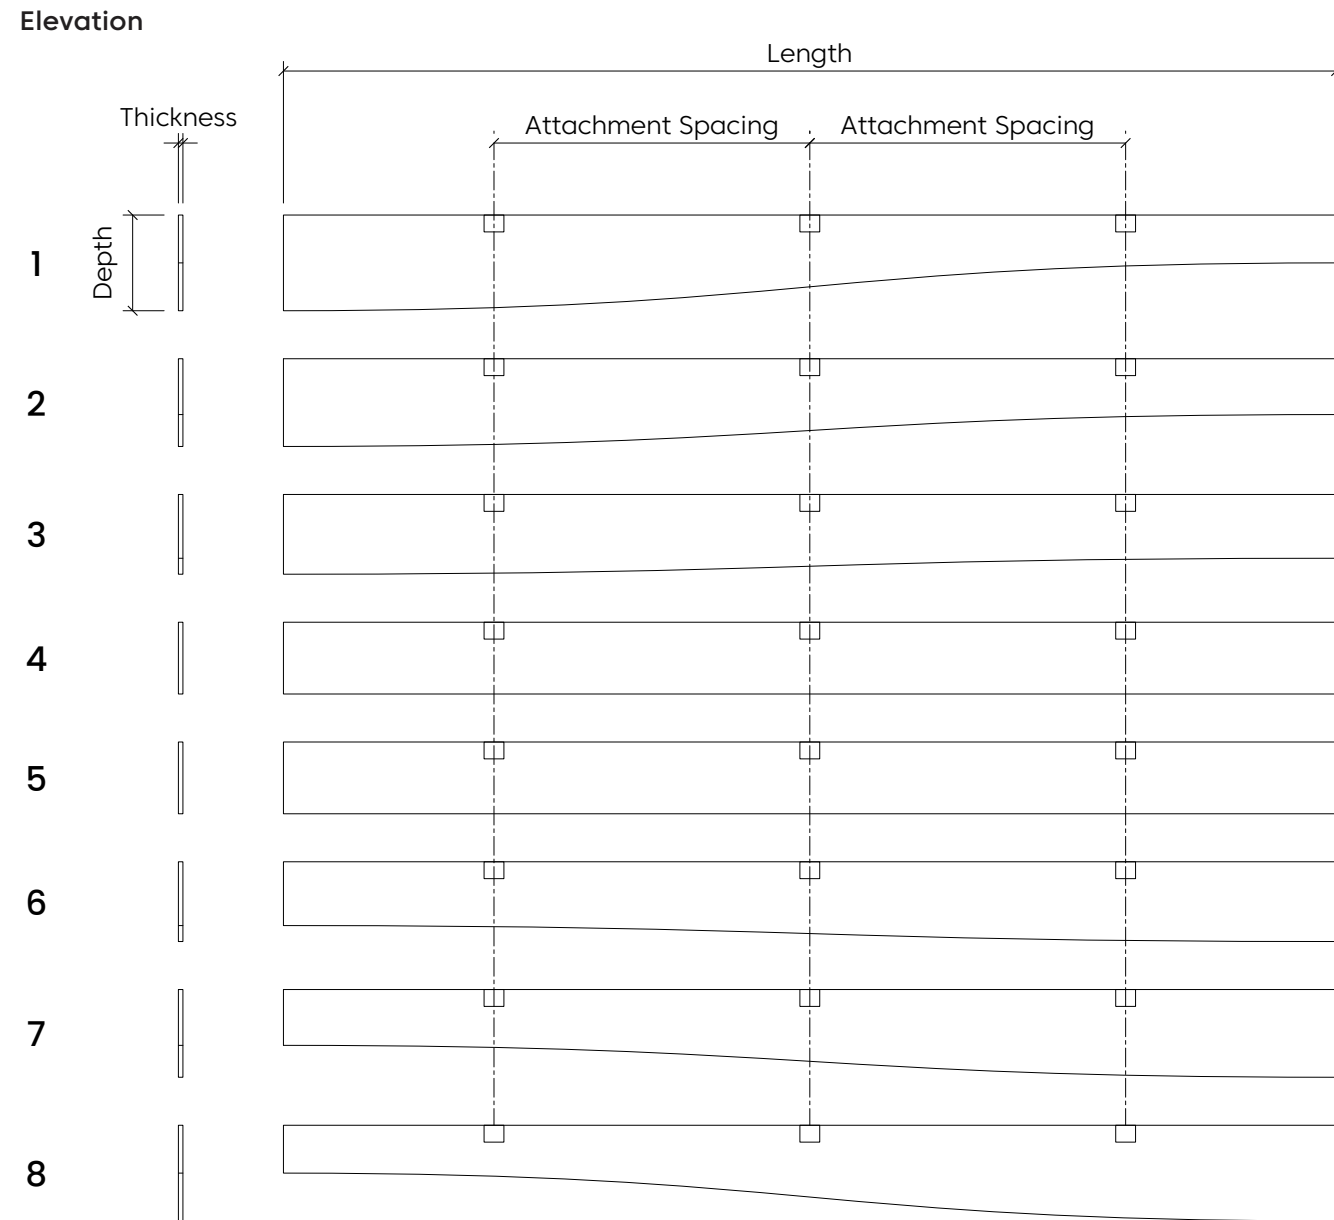

Designs

*Number of connections may vary depending on length