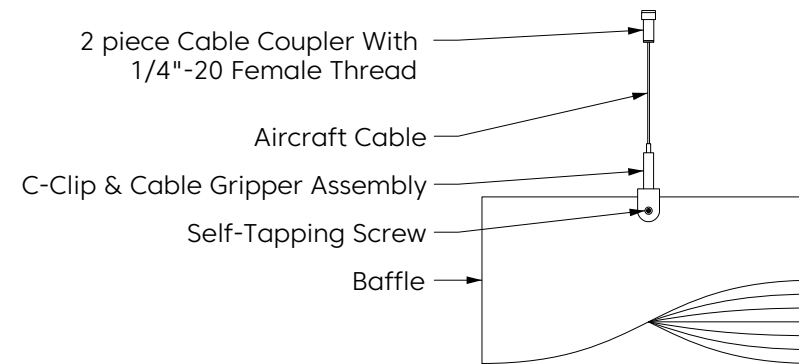

Almond
LRV - 53.64%

Mounting Method

Cable

Cable To Deck

Cable To T Grid

Cable To Unistrut

Swivel Cable To Deck

Magnet To T Grid