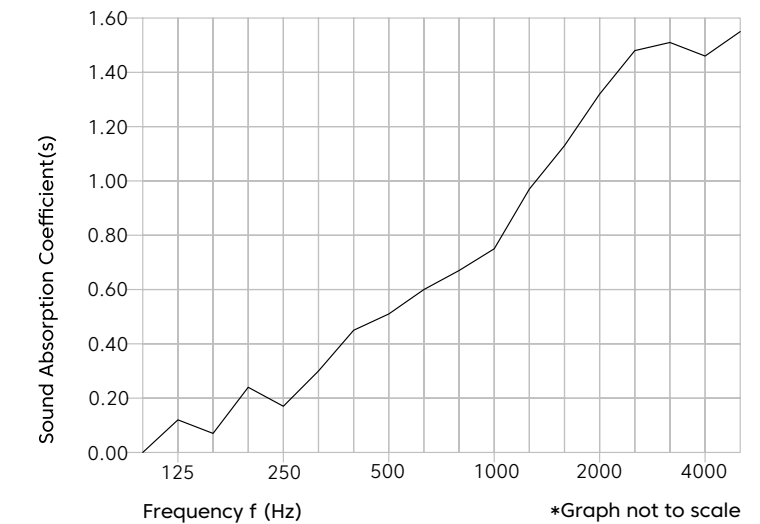

Product Detail

Application	Ceiling
Composition	100% polyester
Material	FilaSorb™
Recycled content	60% min
Thickness	24mm +/- 10%
Length	1200, 1400, 2400 & 2800mm
Depth	100 to 600mm Custom-made sizes available, please consult your Architectural Sales Manager

Guarantees

Warranty against defects 20 years*

Light fastness warranty 20 years*

*conditions apply

QuickShip

Talk to our team on our QuickShip lead times

Technical Data

Fire rating	AS/ISO 9705.1, Group 1 ASTM E84-17a, Class A EN 13501-1: 2019, B-s1, d0
Indoor air quality	SCS-EC10.3-2014 v4.0 meeting standard CDPH/EHLB Standard Method v.1.2-2017, ≤ 0.5mg/m³
Light fastness	ISO 105-B02, 6-7

Sustainability

Made from 60% min. recycled content

Red List Free Declare Label

Generated using 40% solar energy

Recyclable at end-of-life

Total VOC's less than 0.5 mg/m³ (3rd Party Verified)

Phenol & formaldehyde free

Acoustic Performance

Test method	ISO 354-2006
Results	NRC 0.75 ("J" Mounting Method)

Frequency f (Hz)	1252	50	500	1000	2000	4000	NRC
α_s	0.12	0.17	0.51	0.75	1.32	1.46	0.75