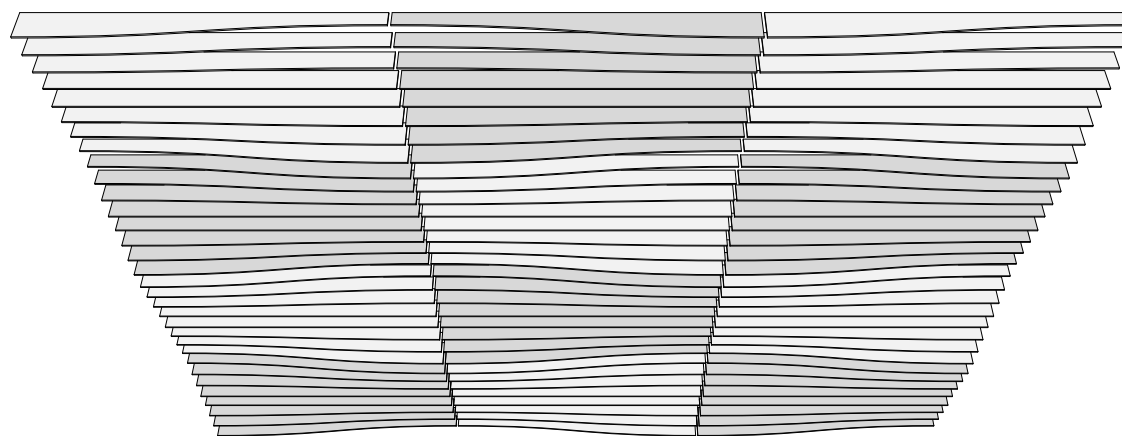

Designs

Elevation

Perspective

*Number of connections may vary depending on length

Designs

Elevation

Perspective

*Number of connections may vary depending on length

Layout Guide

Elevation

Perspective

Front Perspective

Module Perspective

Module A1

Module A2

Single Module

Plan

Perspective

Multiple Module

Plan

Perspective

Colorways

Light Reflectance Values (LRV), are a measure of the percentage of visible and usable light that is reflected from a surface when illuminated by a light source.