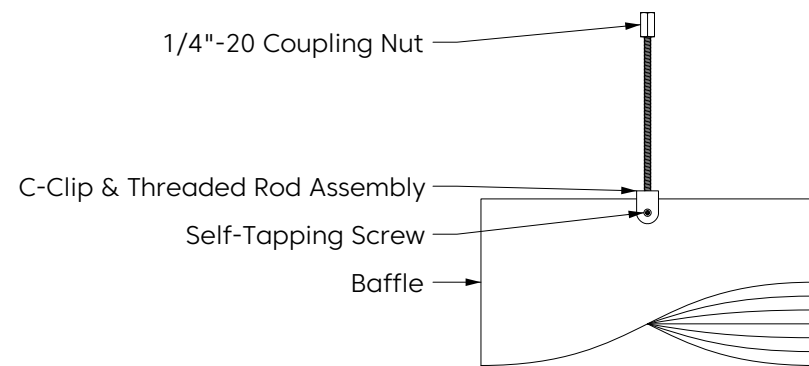

Almond
LRV - 53.64%

Mounting Method

Cable

Cable To Deck

Cable To T Grid

Cable To Unistrut

Swivel Cable To Deck

Magnet To T Grid

Mounting Method

Threaded Rod

Threaded Rod To Unistrut

Direct To Unistrut

Twist Lock To T Grid