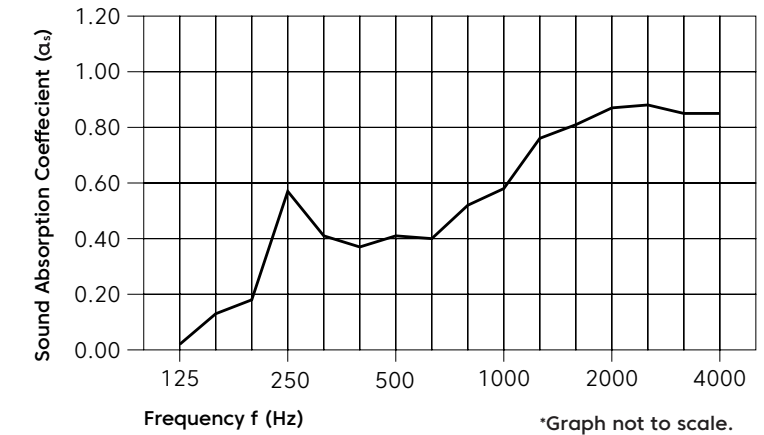

Acoustic Performance

Test method	ISO 354-2006
Results	NRC 0.60 (no air gap)

Frequency (Hz)	125	250	500	1000	2000	4000	NRC
α _s	0.02	0.57	0.41	0.58	0.87	0.85	0.60

Colorways

Light Reflectance Values (LRV), are a measure of the percentage of visible and usable light that is reflected from a surface when illuminated by a light source.