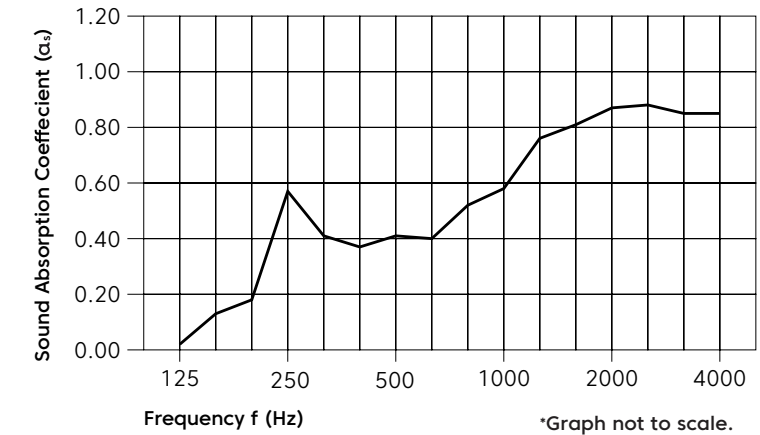

Product Detail

Application	Ceiling
Composition	100% polyester
Material	FilaSorb™
Recycled content	60% min
Dimensions	1220 x 2800mm
Thickness	24mm +/- 10%

Guarantees

Warranty against defects 20 years*
Light fastness warranty 20 years*

*conditions apply

QuickShip

Talk to our team on our QuickShip lead times

Technical Data

Fire rating	AS/ISO 9705.1, Group 1 ASTM E84-17a, Class A EN 13501-1: 2019, B-s1, d0
Indoor air quality	SCS-EC10.3-2014 v4.0 meeting standard CDPH/EHLB Standard Method v.1.2-2017, ≤ 0.5mg/m³
Light fastness	ISO 105-B02, 6-7

Sustainability

Made from 60% min. recycled content

Red List Free Declare Label

Generated using 40% solar energy

Recyclable at end-of-life

Total VOC's less than 0.5 mg/m³ (3rd Party Verified)

Phenol & formaldehyde free

Acoustic Performance

Test method ISO 354-2006
Results NRC 0.60 (no air gap)

Frequency (Hz)	125	250	500	1000	2000	4000	NRC
α_s	0.02	0.57	0.41	0.58	0.87	0.85	0.60