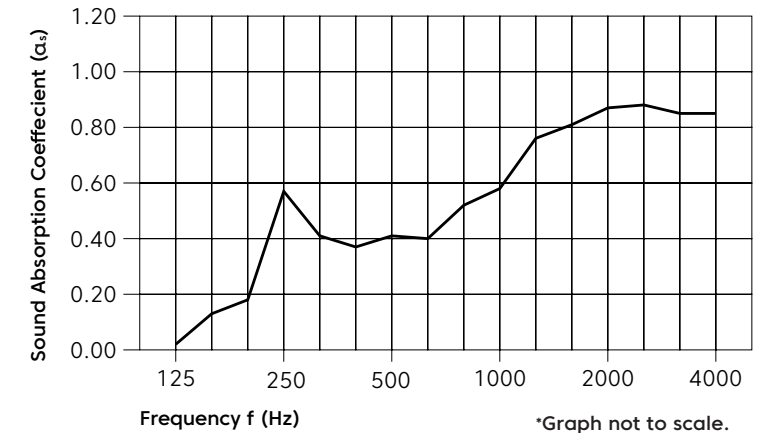

Product Detail

Product	Full Color
Application	Wall and ceiling
Composition	100% polyester
Material	FilaSorb™
Recycled Content	60% min
Dimensions	1200 x 2780mm Custom size available upon request
Thickness	24mm +/- 10%

Guarantees

Warranty against defects 20 years*
Light fastness warranty 20 years*

*conditions apply

QuickShip available

Technical Data

Indoor Air Quality	SCS-EC10.3-2014 v4.0 meeting standard CDPH/EHLB Standard Method v.1.2-2017, $\leq 0.5\text{mg}/\text{m}^3$
Light Fastness	ISO 105-B02, 6-7
Fire Test Method	AS/ISO 9705.1, Group 1 ASTM E84-17a, Class A EN 13501-1, B-s1,d0

Sustainability

- Every square meter of FilaSorb™ diverts on average approximately 108 x 600ml PET drinking bottles from landfill
- LBC Red list free
- Phenol & formaldehyde free
- Total VOC's $0.5 \text{ mg}/\text{m}^3$
- CDPH compliance
- Complies with building standards

Made from 60% min. recycled content

Declare Living Building Challenge compliant

Generated using 40% solar energy

Recyclable at end-of-life

Declare.

Acoustic Performance

Sound Absorption ASTM E795
NRC 0.60 (no air gap)

Frequency (Hz)	125	250	500	1000	2000	4000	NRC
α_s	0.02	0.57	0.41	0.58	0.87	0.85	0.60