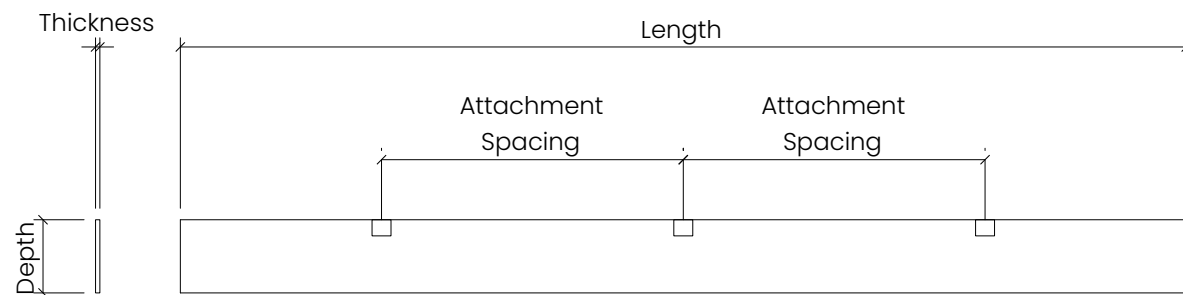

Frequency (Hz)	125	250	500	1000	2000	4000	NRC
α _s	0.23	0.35	0.67	0.93	1.06	0.94	0.75

Colorways

Piano Black

Grey

White

Design

200 x 2800mm

Elevation

Perspective

Installation Method

Cable to Deck