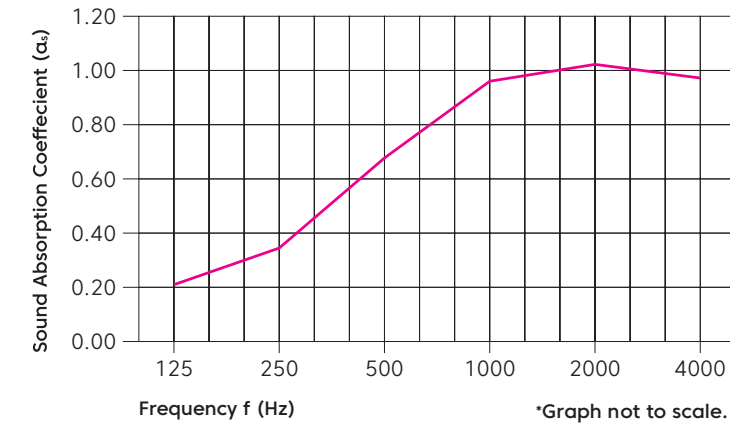

Frequency (Hz)	125	250	500	1000	2000	4000	NRC
α _s	0.23	0.35	0.67	0.93	1.06	0.94	0.75

Colorways

Piano Black

Grey

White

Design

200 x 2800mm

Elevation