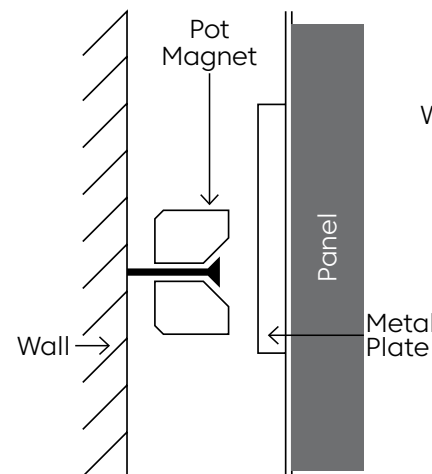

Grey

Metal

Platinum

White

Ivory

Pearl

Natural

Mounting Methods

Constructive Adhesive

Z-Clip Mount

Pot Magnet Install

Wall Pot Magnet Install Metal Plate

Wall Pot Magnet Install L Plate + Metal Plate

L Plate Wall + Metal Plate Configuration

○ L Metal Plate × Metal Plate