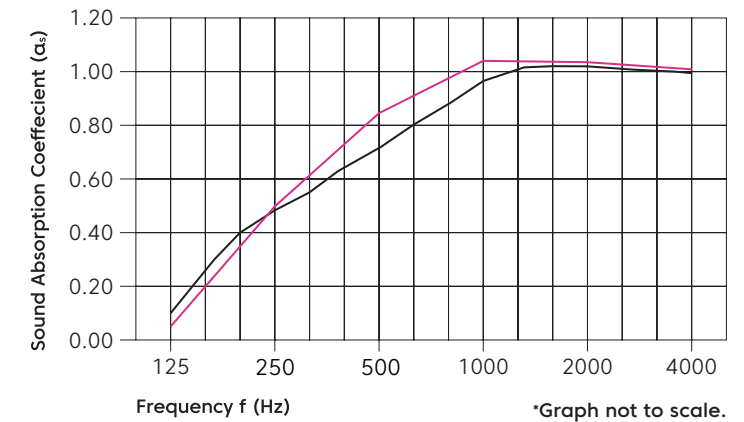

Product Detail

Product	Full Color
Application	Wall and ceiling
Composition	100% polyester
Material	FilaSorb™
Recycled Content	80% min
Dimensions	1200 x 2800mm Custom size available upon request
Thickness	30mm +/- 10%

Guarantees

Warranty against defects 20 years*
Light fastness warranty 20 years*

*conditions apply

QuickShip available

Technical Data

Indoor Air Quality	SCS-EC10.3-2014 v4.0 meeting standard CDPH/EHLB Standard Method v.1.2-2017, $\leq 0.5\text{mg}/\text{m}^3$
Light Fastness	ISO 105-B02, 6-7
Fire Test Method	AS/ISO 9705.1, Group 1 ASTM E84-18b, Class C

Environmental Attributes

- Every square meter of FilaSorb™ diverts on average approximately 108 x 600ml PET drinking bottles from landfill
- LBC Red list free
- Phenol & formaldehyde free
- Total VOC's $0.5\text{ mg}/\text{m}^3$
- CDPH compliance
- Complies with building standards

Declare.

Acoustic Performance

Sound Absorption ASTM C423-90A
NRC 0.80 (no air gap)
NRC 0.85 (20mm air gap)

Frequency (Hz)	125	250	500	1000	2000	4000	NRC
α_s no air gap	0.30	0.50	0.75	1.00	1.10	1.00	0.80
with 20mm air gap	0.08	0.46	0.84	1.06	1.04	1.02	0.85