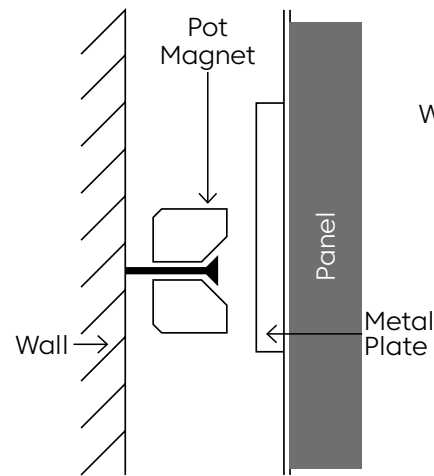

Natural

Mounting Methods

Constructive Adhesive

Pot Magnet Install

Wall Pot Magnet Install Metal Plate

Wall Pot Magnet Install L Plate + Metal Plate

L Plate Wall + Metal Plate Configuration

○ L Metal Plate × Metal Plate

Slat Profile & Panel Size – Horizontal

FilaSorb 30 + 13mm Woodgrain Finish

Slat Profile & Panel Size – Vertical

FilaSorb 30 + 13mm Woodgrain Finish

Slat Profile & Panel Size – Horizontal

FilaSorb 30 + 4mm Woodgrain Finish