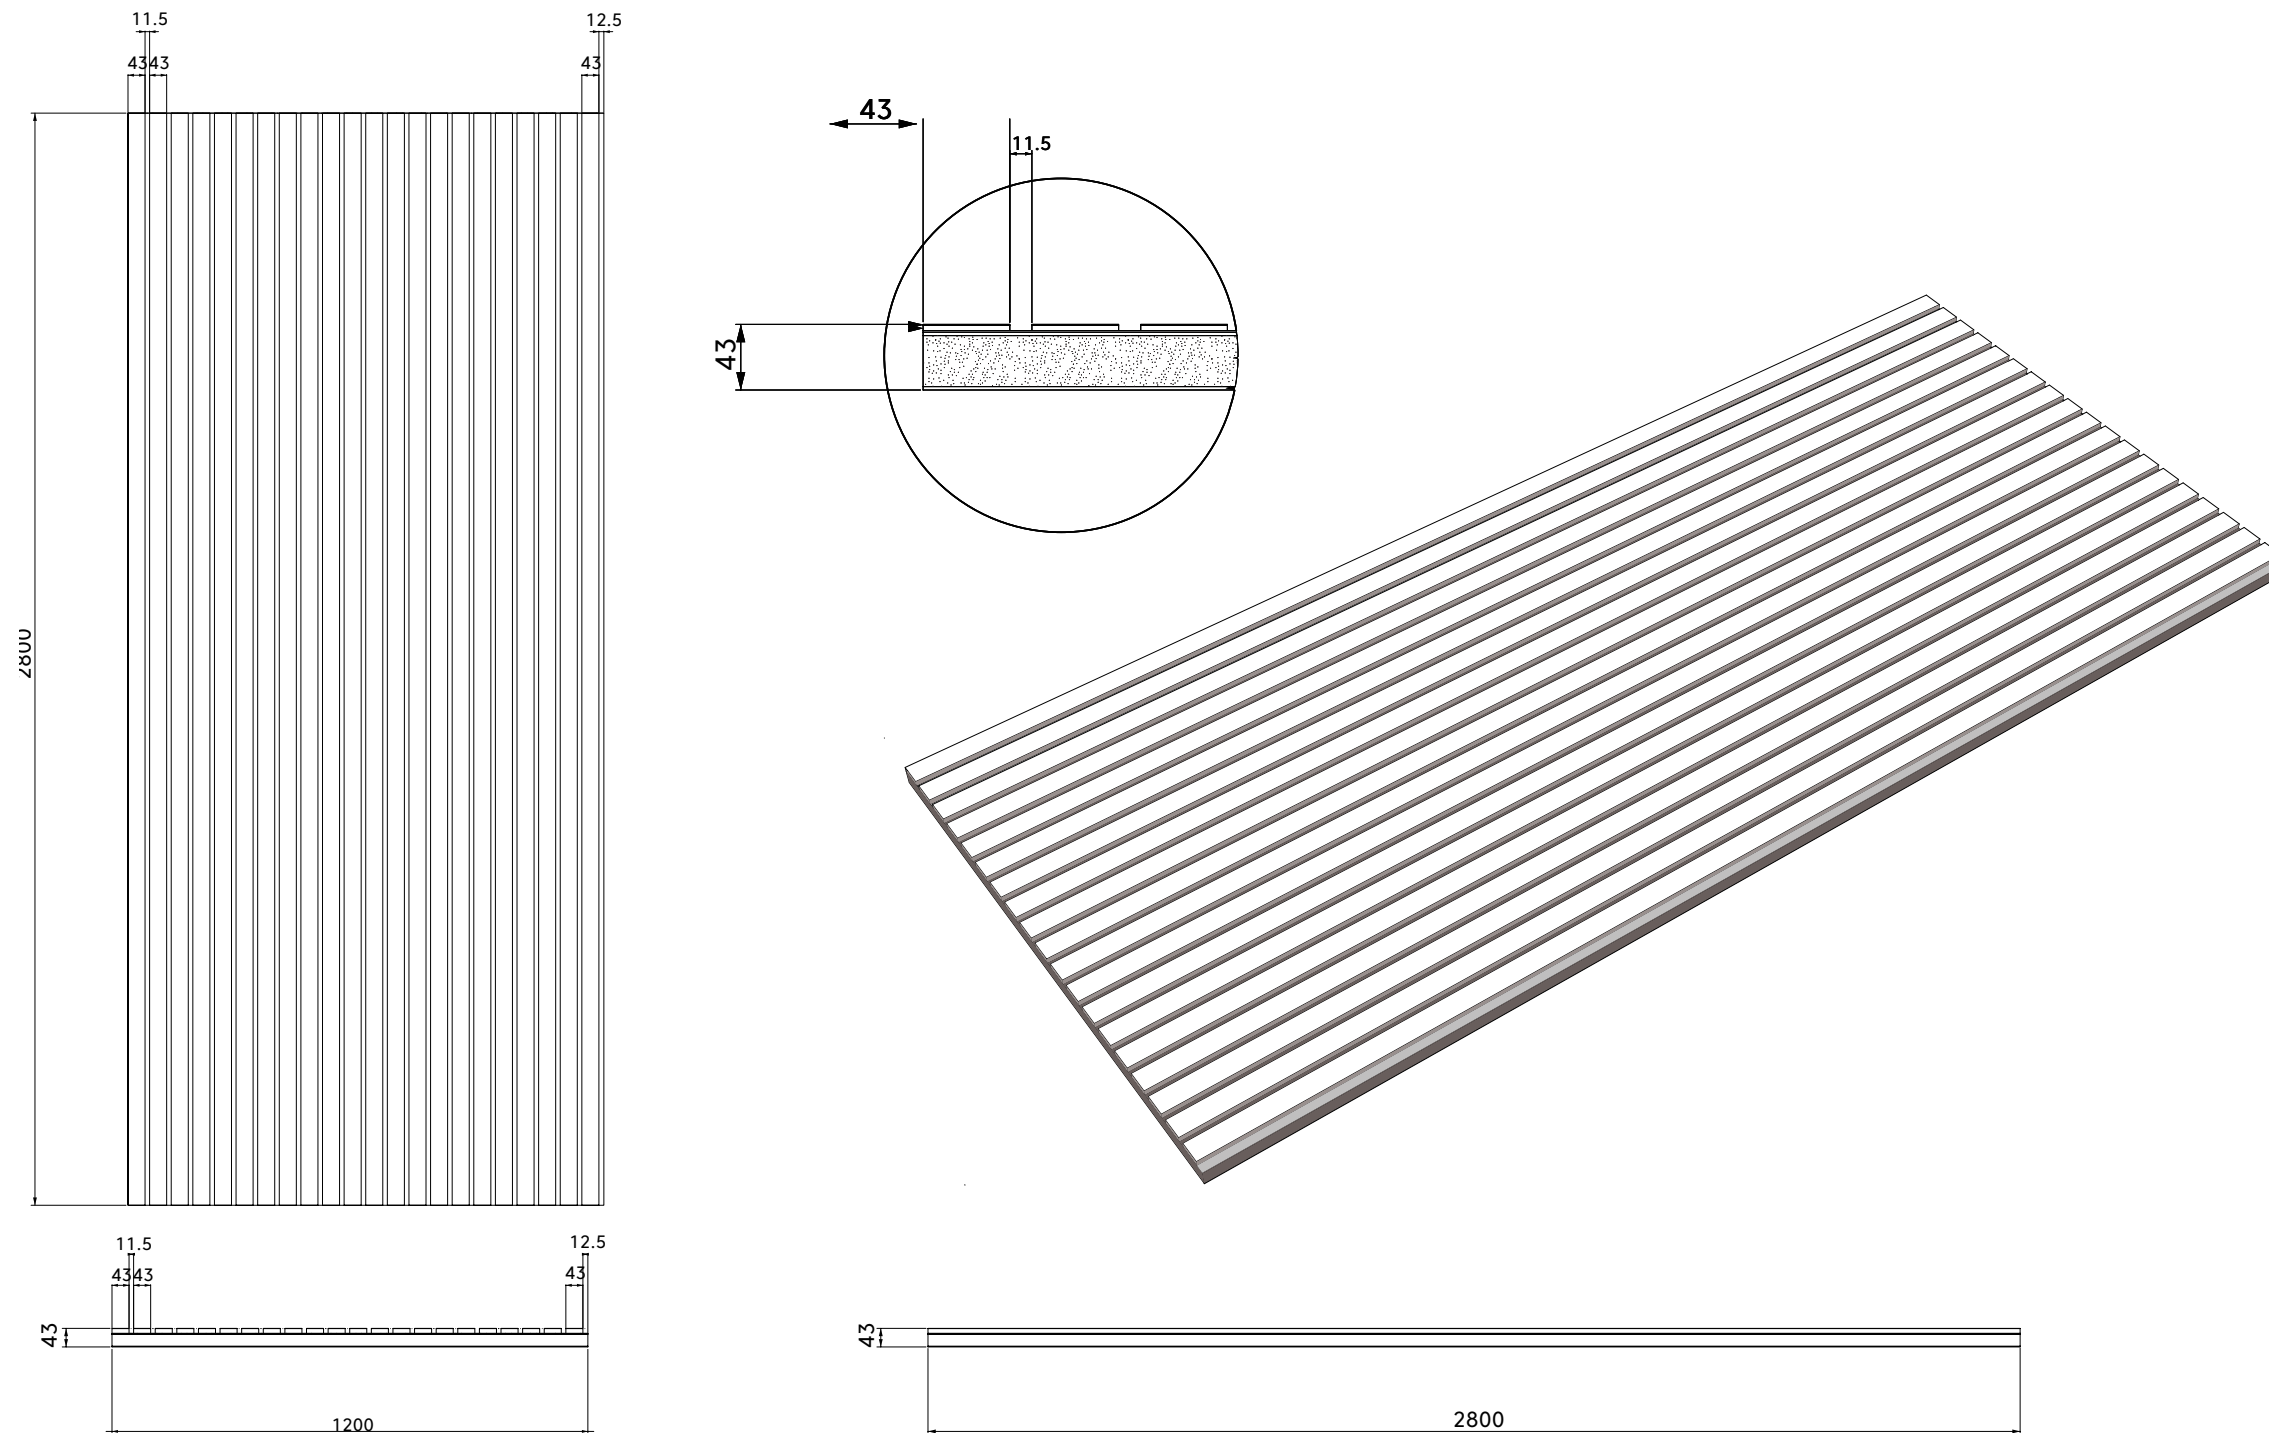

Natural

Mounting Methods

Constructive Adhesive

Pot Magnet Install

Wall Pot Magnet Install Metal Plate

Wall Pot Magnet Install L Plate + Metal Plate

L Plate Wall + Metal Plate Configuration

○ L Metal Plate × Metal Plate

Slat Profile & Panel Size – Horizontal

FilaSorb 30 + 13mm Woodgrain Finish

Slat Profile & Panel Size – Vertical

FilaSorb 30 + 13mm Woodgrain Finish

Slat Profile & Panel Size – Horizontal

FilaSorb 30 + 4mm Woodgrain Finish