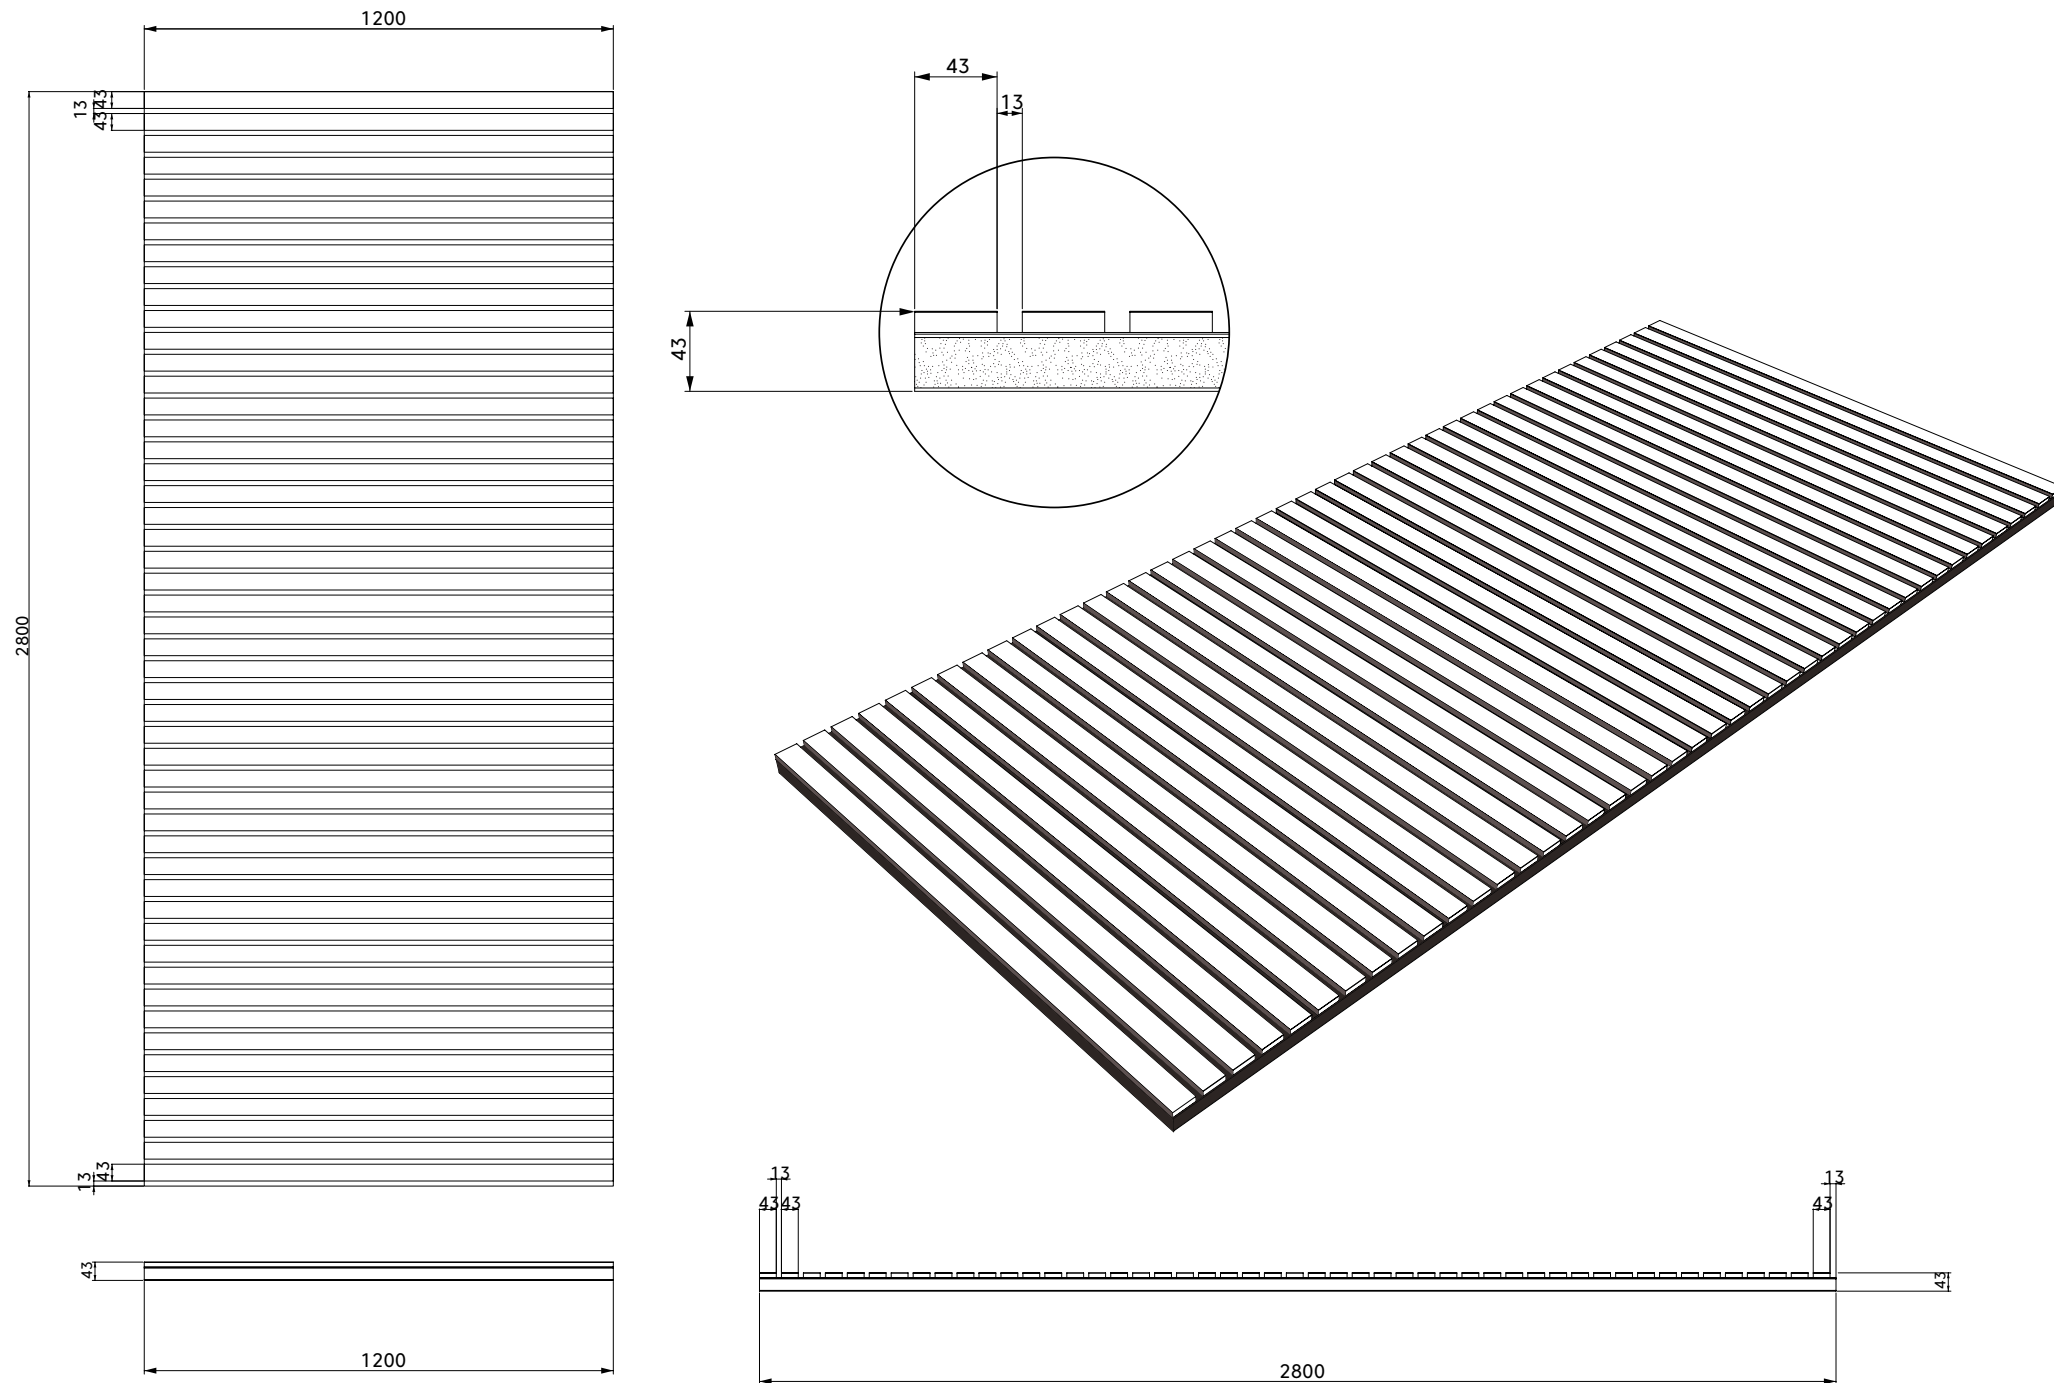

Natural

Mounting Methods

Constructive Adhesive

Pot Magnet Install

Wall Pot Magnet Install Metal Plate

Wall Pot Magnet Install L Plate + Metal Plate

L Plate Wall + Metal Plate Configuration

○ L Metal Plate × Metal Plate

Slat Profile & Panel Size – Horizontal

FilaSorb 30 + 13mm Woodgrain Finish

Slat Profile & Panel Size – Vertical

FilaSorb 30 + 13mm Woodgrain Finish

Slat Profile & Panel Size – Horizontal

FilaSorb 30 + 4mm Woodgrain Finish