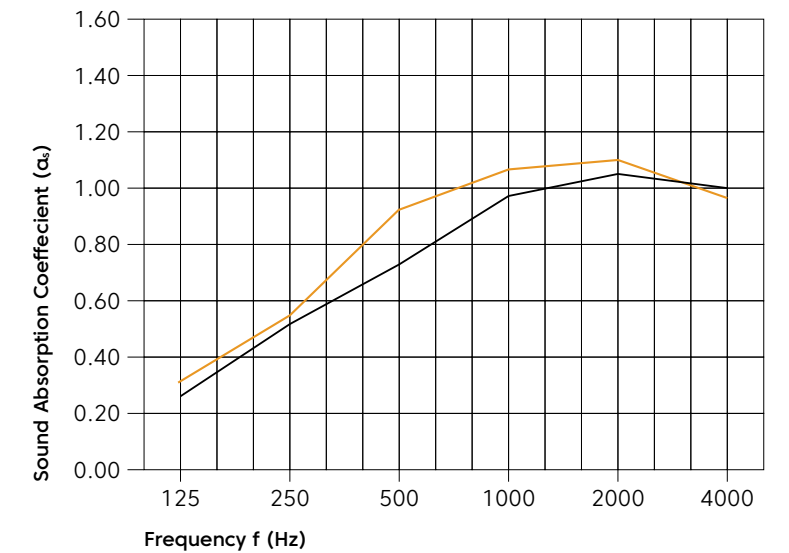

*Graph not to scale.

Frequency (Hz)	125	250	500	1000	2000	4000	NRC
30mm αs	0.26	0.47	0.72	0.97	1.08	1.00	0.80
30mm αs 20mm air gap	0.31	0.57	0.88	1.12	1.13	0.95	0.85

Choose Your Finish

Select Woodgrain Finish