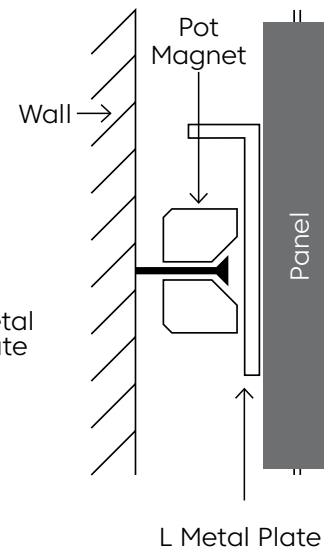

Natural

Mounting Methods

Constructive Adhesive

Pot Magnet Install

Wall Pot Magnet Install Metal Plate

Wall Pot Magnet Install L Plate + Metal Plate

L Plate Wall + Metal Plate Configuration

○ L Metal Plate × Metal Plate

Slat Profile & Panel Size – Horizontal

FilaSorb 30 + 13mm Woodgrain Finish

Slat Profile & Panel Size – Vertical

FilaSorb 30 + 13mm Woodgrain Finish

Slat Profile & Panel Size – Horizontal

FilaSorb 30 + 4mm Woodgrain Finish