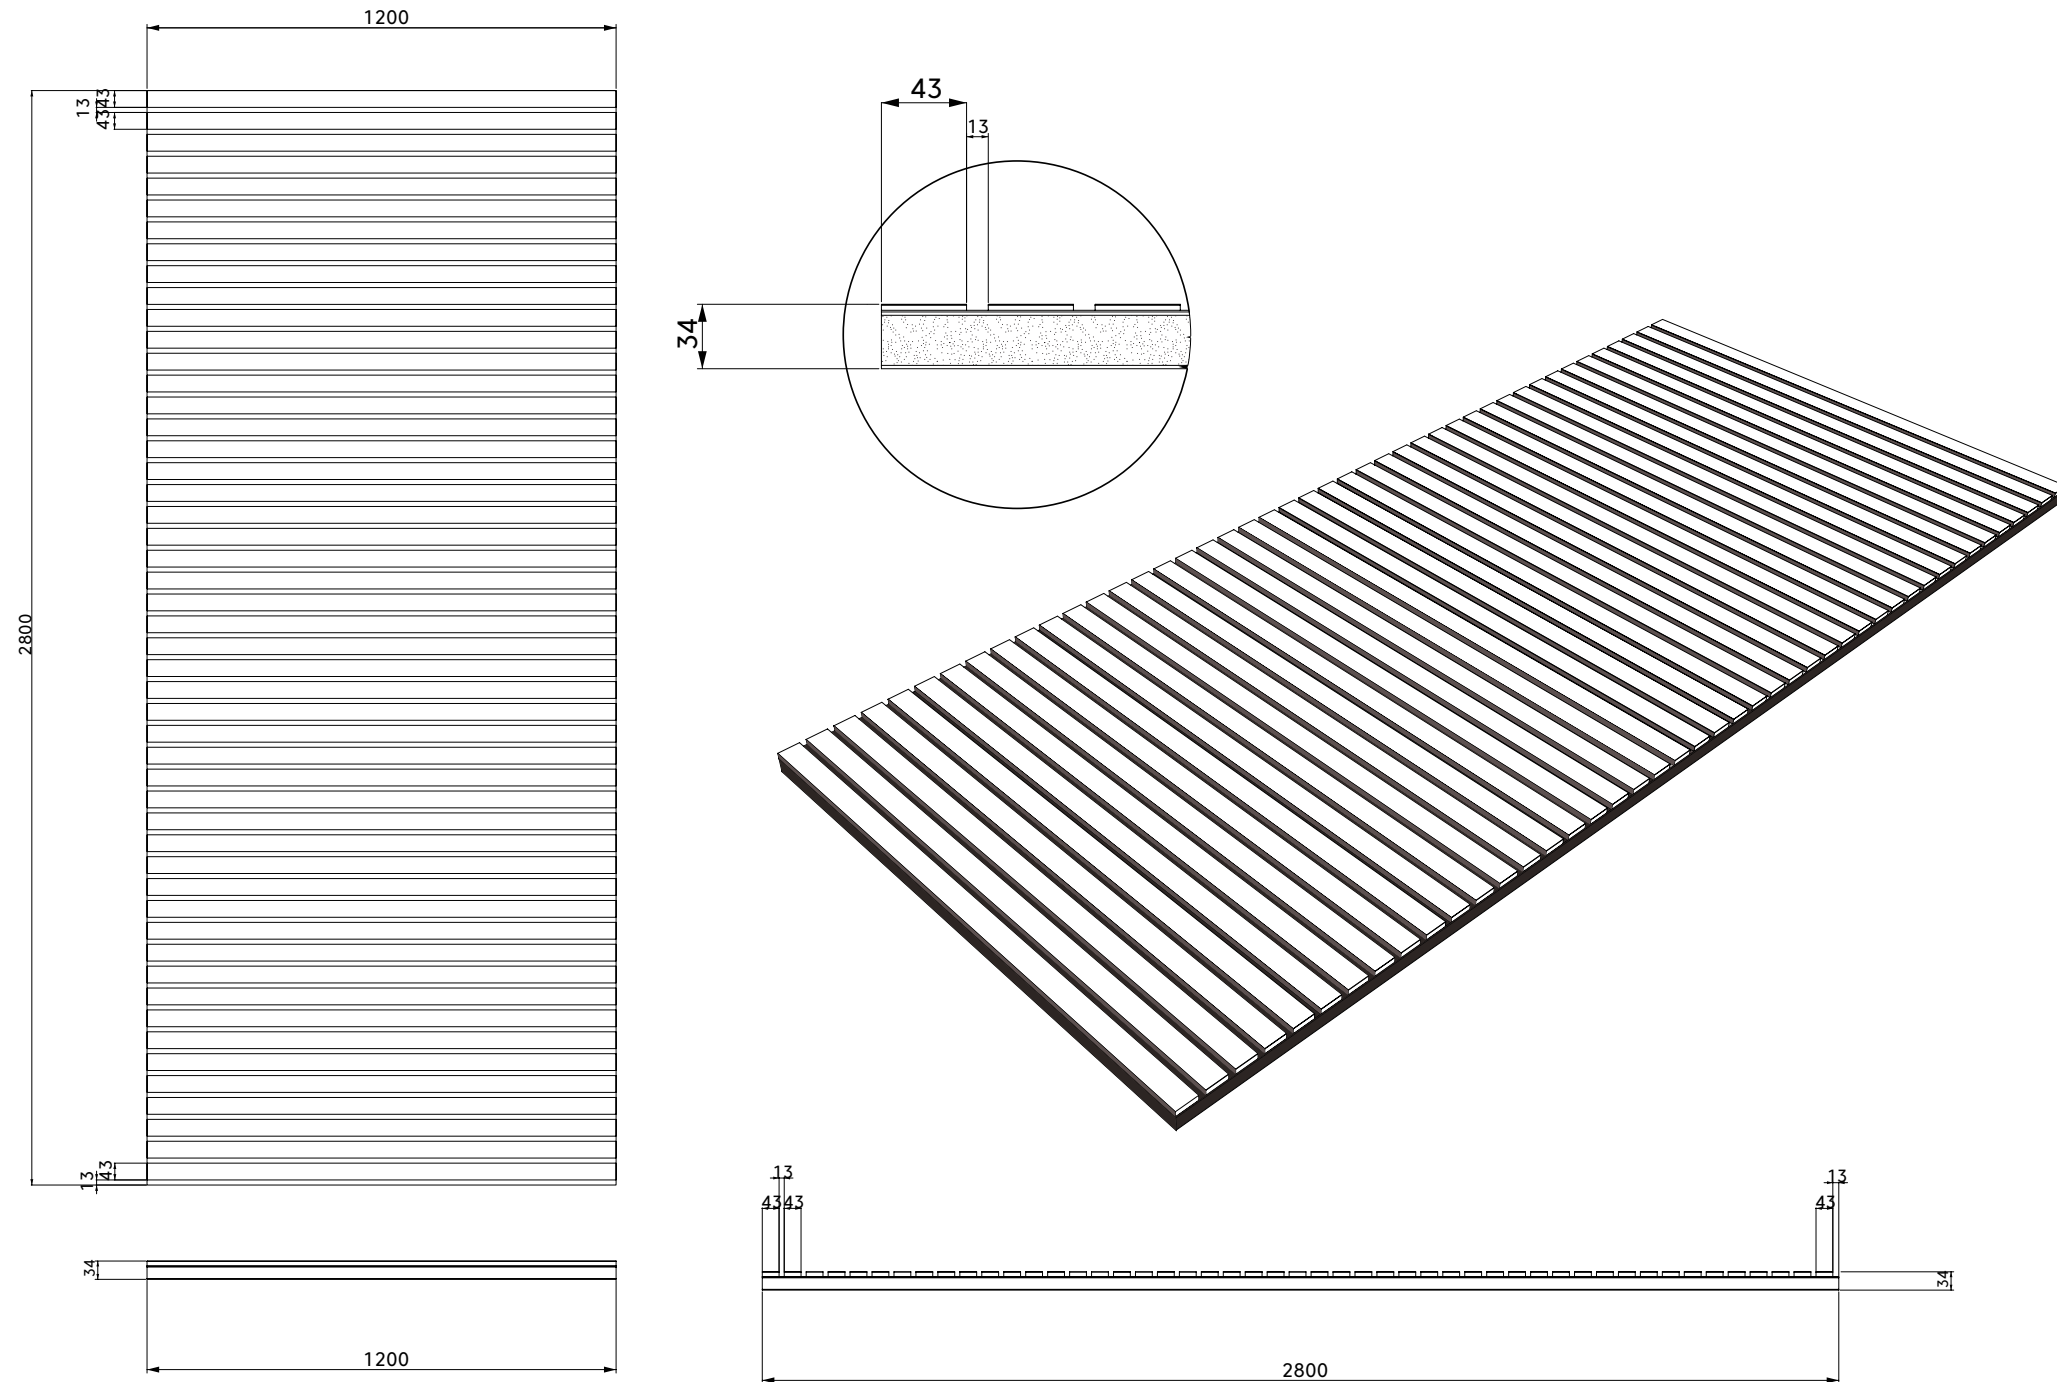

Slat Profile & Panel Size – Horizontal

FilaSorb 30 + 13mm Woodgrain Finish

Slat Profile & Panel Size – Vertical

FilaSorb 30 + 13mm Woodgrain Finish

Slat Profile & Panel Size – Horizontal

FilaSorb 30 + 4mm Woodgrain Finish

Slat Profile & Panel Size – Vertical

FilaSorb 30 + 4mm Woodgrain Finish