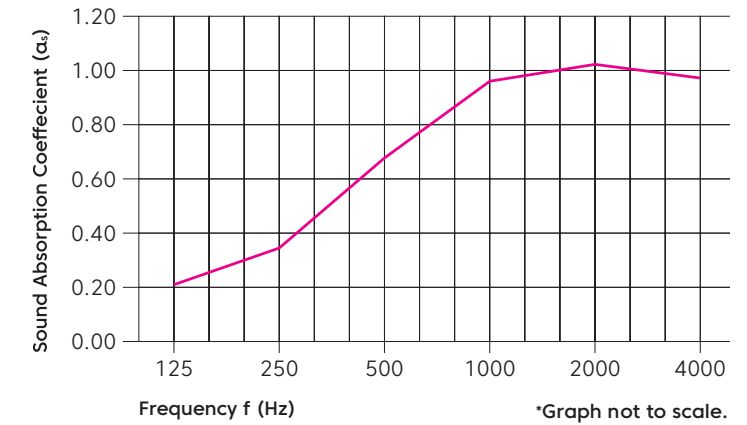

Product Detail

Product	Baffles
Application	Ceiling
Composition	100% polyester
Material	FilaSorb™
Recycled Content	60% min
Dimensions	Linear – 200 x 2780mm Ripple – 1200 x 2780mm Wing – 200 x 120 x 2780mm
Thickness	24mm +/- 10%
Qty per carton	Linear – 6 Ripple – 2 Wing – 6

Guarantees

Warranty against defects 20 years*
Light fastness warranty 20 years*

*conditions apply

QuickShip available

Technical Data

Indoor Air Quality	SCS-EC10.3-2014 v4.0 meeting standard CDPH/EHLB Standard Method v.1.2-2017, $\leq 0.5\text{mg}/\text{m}^3$
Light Fastness	ISO 105-B02 1994, 6-7
Fire Test Method	ASTM E84-18b, Class A

Sustainability

- Every square meter of FilaSorb™ diverts on average approximately 108 x 600ml PET drinking bottles from landfill
- LBC Red list free
- Phenol & formaldehyde free
- Total VOC's $0.5\text{ mg}/\text{m}^3$
- CDPH compliance
- Complies with building standards

Made from 60% min. recycled content

Declare Living Building Challenge compliant

Generated using 40% solar energy

Recyclable at end-of-life

Declare.

Acoustic Performance

Sound Absorption AS ISO 354
NRC 0.75 (no air gap)

Frequency (Hz)	125	250	500	1000	2000	4000	NRC
α_s	0.23	0.35	0.67	0.93	1.06	0.94	0.75