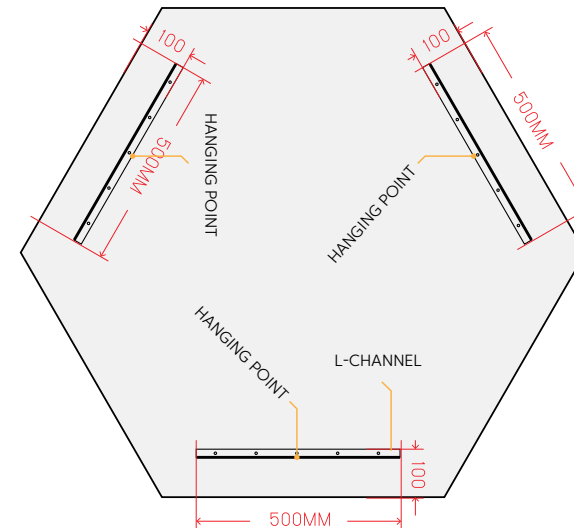

Mounting Methods