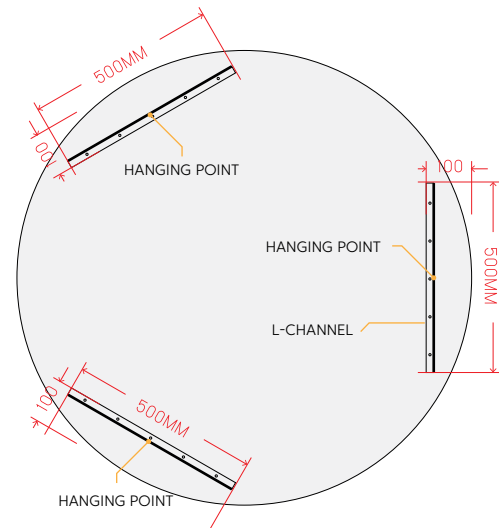

# Designs

---

**Circle**  
Dimensions  
1200 x 1200mm

**Hexagon**  
Dimensions  
1200 x 1385mm

**Rectangle**  
Dimensions  
1200 x 1800mm

# Mounting Methods

Cable gripper

Adjustable cable gripper with hook