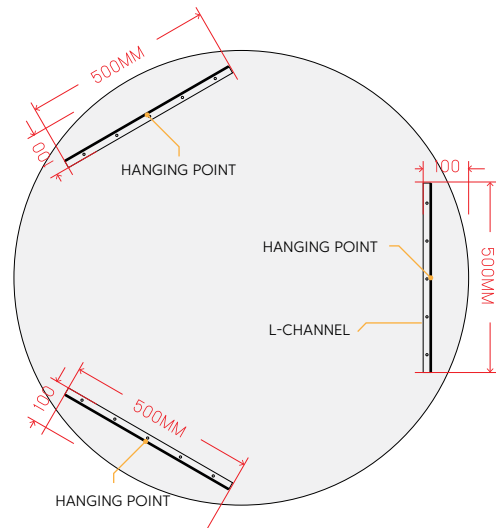

# Designs

---

**Circle**  
Dimensions  
1200 x 1200mm

**Hexagon**  
Dimensions  
1200 x 1385mm

**Rectangle**  
Dimensions  
1200 x 1800mm

# Mounting Methods

Cable gripper

Adjustable cable gripper with hook