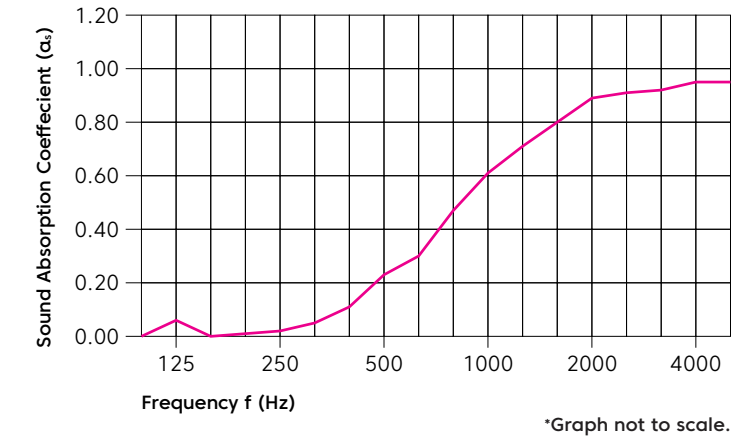

Product Detail

Application	Wall
Composition	100% polyester
Material	FilaSorb™
Recycled content	60% min
Dimensions	Interlocking – 603 x 1778 x 762mm Privacy Screens – 610 x 1778mm A Mount Divider – 610 x 813 x 1041mm B Mount Divider – 610 x 737mm U/L Mobile Dividers – 406 x 914 x 445mm Custom sizes available upon request
Thickness	12mm +/- 10%

Guarantees

Warranty against defects 20 years*

Light fastness warranty 20 years*

*conditions apply

QuickShip

Talk to our team on our QuickShip lead times

Technical Data

Fire rating	AS/ISO 9705.1, Group 1 ASTM E84-17a, Class A EN 13501-1: 2019, B-s1, d0
Indoor air quality	SCS-EC10.3-2014 v4.0 meeting standard CDPH/EHLB Standard Method v.1.2-2017, $\leq 0.5\text{mg}/\text{m}^3$
Light fastness	ISO 105-B02, 6-7

Sustainability

Made from 60% min. recycled content

Red List Free Declare Label

Generated using 40% solar energy

Recyclable at end-of-life

Total VOC's less than $0.5\text{mg}/\text{m}^3$ (3rd Party Verified)

Phenol & formaldehyde free

Acoustic Performance

Test method	ISO 354-2006
Results	NRC 0.45 (no air gap)

Frequency (Hz)	125	250	500	1000	2000	4000	NRC
α_s	0.06	0.02	0.23	0.61	0.89	0.95	0.45