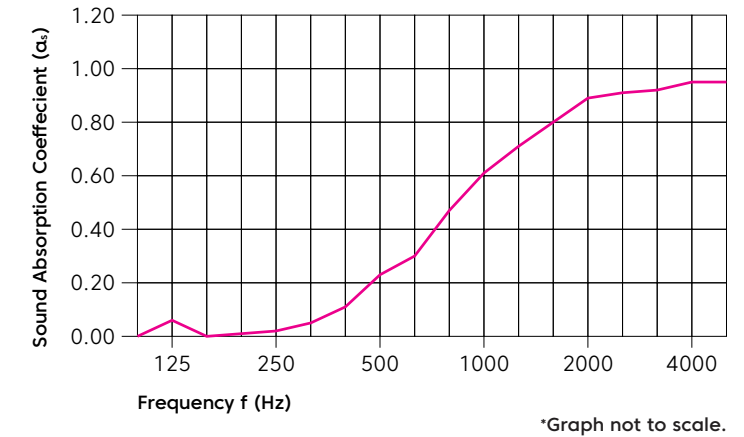

Product Detail

Application	Wall
Composition	100% polyester
Material	FilaSorb™
Recycled content	60% min
Dimensions	Interlocking – 603 x 1778 x 762mm Privacy Screens – 610 x 1778mm A Mount Divider – 610 x 813 x 1041mm B Mount Divider – 610 x 737mm U/L Mobile Dividers – 406 x 914 x 445mm Custom sizes available upon request
Thickness	12mm +/- 10%

QuickShip

QuickShip Standard (Made to Order)

Our standard made to order products have an approx. **2-3 week** lead time from payment and order confirmation.

Technical Data

Fire rating	AS/ISO 9705.1, Group 1 ASTM E84-17a, Class A EN 13501-1: 2019, B-s1, d0
Indoor air quality	SCS-EC10.3-2014 v4.0 meeting standard CDPH/EHLB Standard Method v.1.2-2017, ≤ 0.5mg/m³
Color fastness	ISO 105-B02, 6-7

Sustainability

Made from 60% min. recycled content

Red List Free Declare Label (3rd Party Verified)

Generated using 40% solar energy

Recyclable at end-of-life

Total VOC's less than 0.5 mg/m³ (3rd Party Verified)

Phenol & formaldehyde free

Acoustic Performance

Test method	ISO 354-2006
Results	NRC 0.45 (no air gap)

Frequency (Hz)	125	250	500	1000	2000	4000	NRC
α_s	0.06	0.02	0.23	0.61	0.89	0.95	0.45

Guarantees

Warranty against defects 20 years*
Color fastness warranty 20 years*

*conditions apply