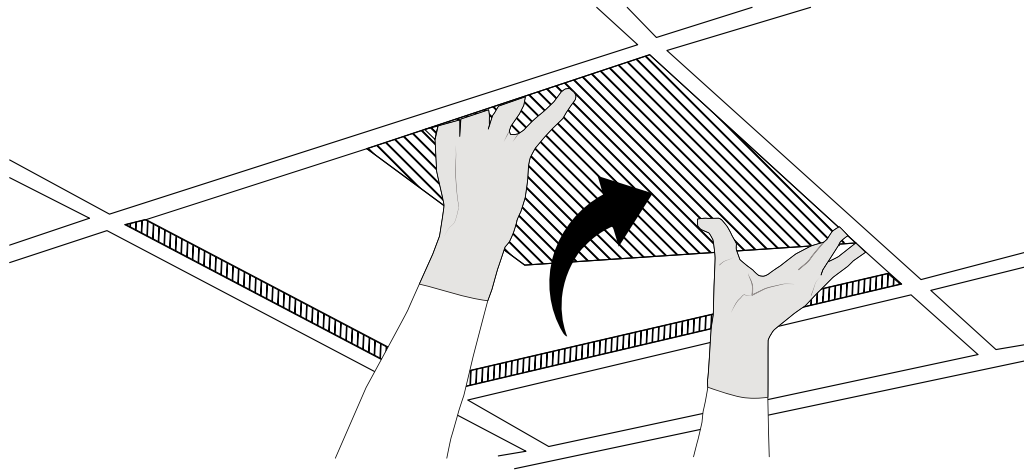

Frequency (Hz)	125	250	500	1000	2000	4000	NRC
α _s	0.23	0.35	0.67	0.93	1.06	0.94	0.70

Colorways

White

Piano Black

Light Grey

Mounting Methods

Drop Tile Method

Before installing your tiles, ensure the grid has been installed in accordance with the local building code.