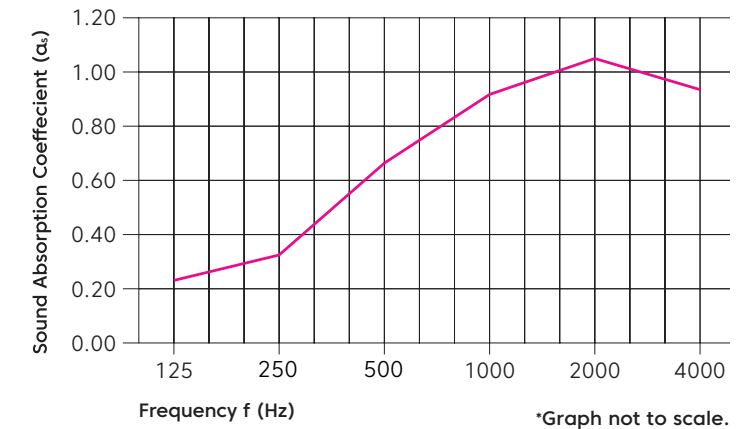

Frequency (Hz)	125	250	500	1000	2000	4000	NRC
α _s	0.23	0.35	0.67	0.93	1.06	0.94	0.70

Colorways

White

Piano Black

Light Grey

Mounting Methods

Adhesive Backing

Constructive Adhesive