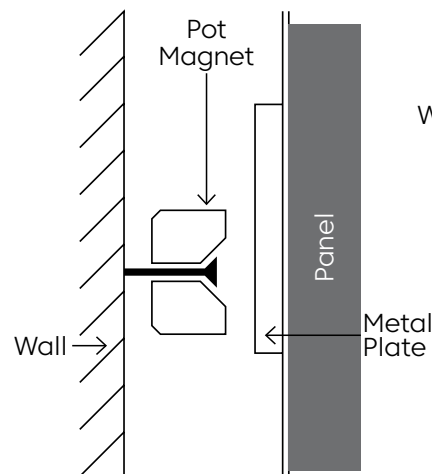

Frequency (Hz)	125	250	500	1000	2000	4000	NRC
α _s	0.23	0.35	0.67	0.93	1.06	0.94	0.70

Colorways

White

Piano Black

Light Grey

Mounting Methods

Adhesive Backing

Constructive Adhesive

Z-Clip Mount

Pot Magnet Install

Wall Pot Magnet Install Metal Plate

Wall Pot Magnet Install L Plate + Metal Plate

L Plate Wall + Metal Plate Configuration

○ L Metal Plate × Metal Plate