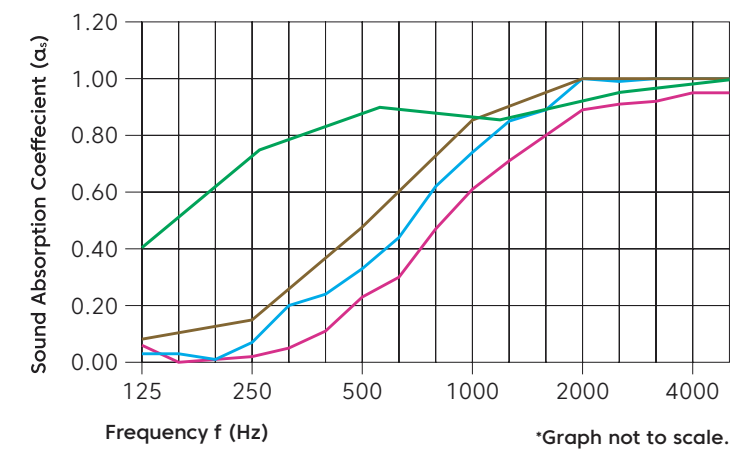

Made from 60% min. recycled content

Generated using 40% solar energy

Declare Living Building Challenge compliant

Recyclable at end-of-life

Declare.

Acoustic Performance

Sound Absorption	ASTM C423-09a
	NRC 0.45 (no air gap)
	NRC 0.54 (12mm air gap)
	NRC 0.64 (20mm air gap)
	NRC 0.85 (200mm air gap)