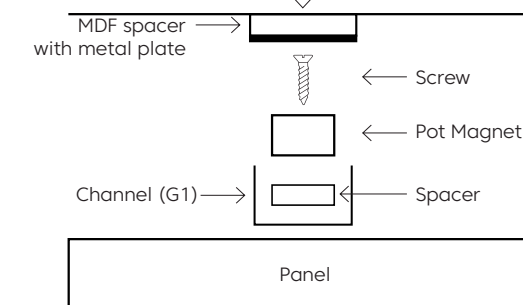

Frequency (Hz)	125	250	500	1000	2000	4000	NRC
α _s	0.23	0.35	0.67	0.93	1.06	0.94	0.70

Colorways

White

Piano Black

Light Grey

Mounting Methods

Adhesive Method

--- Panel installation area
 — Construction adhesive

--- Panel installation area
 ~ Spray adhesive

Disc Magnet Method

Side view

Disc Magnet

Pot Magnet Method

Side view

Pot Magnet

Channel Mount Method

Side view

Pot Magnet