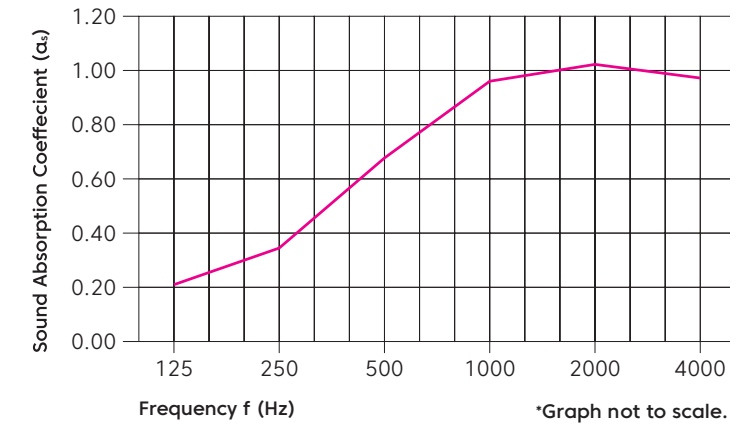

Made from 60% min. recycled content

Declare Living Building Challenge compliant

Generated using 40% solar energy

Recyclable at end-of-life

Declare.

Acoustic Performance

Sound Absorption AS ISO 354
NRC 0.70 (no air gap)