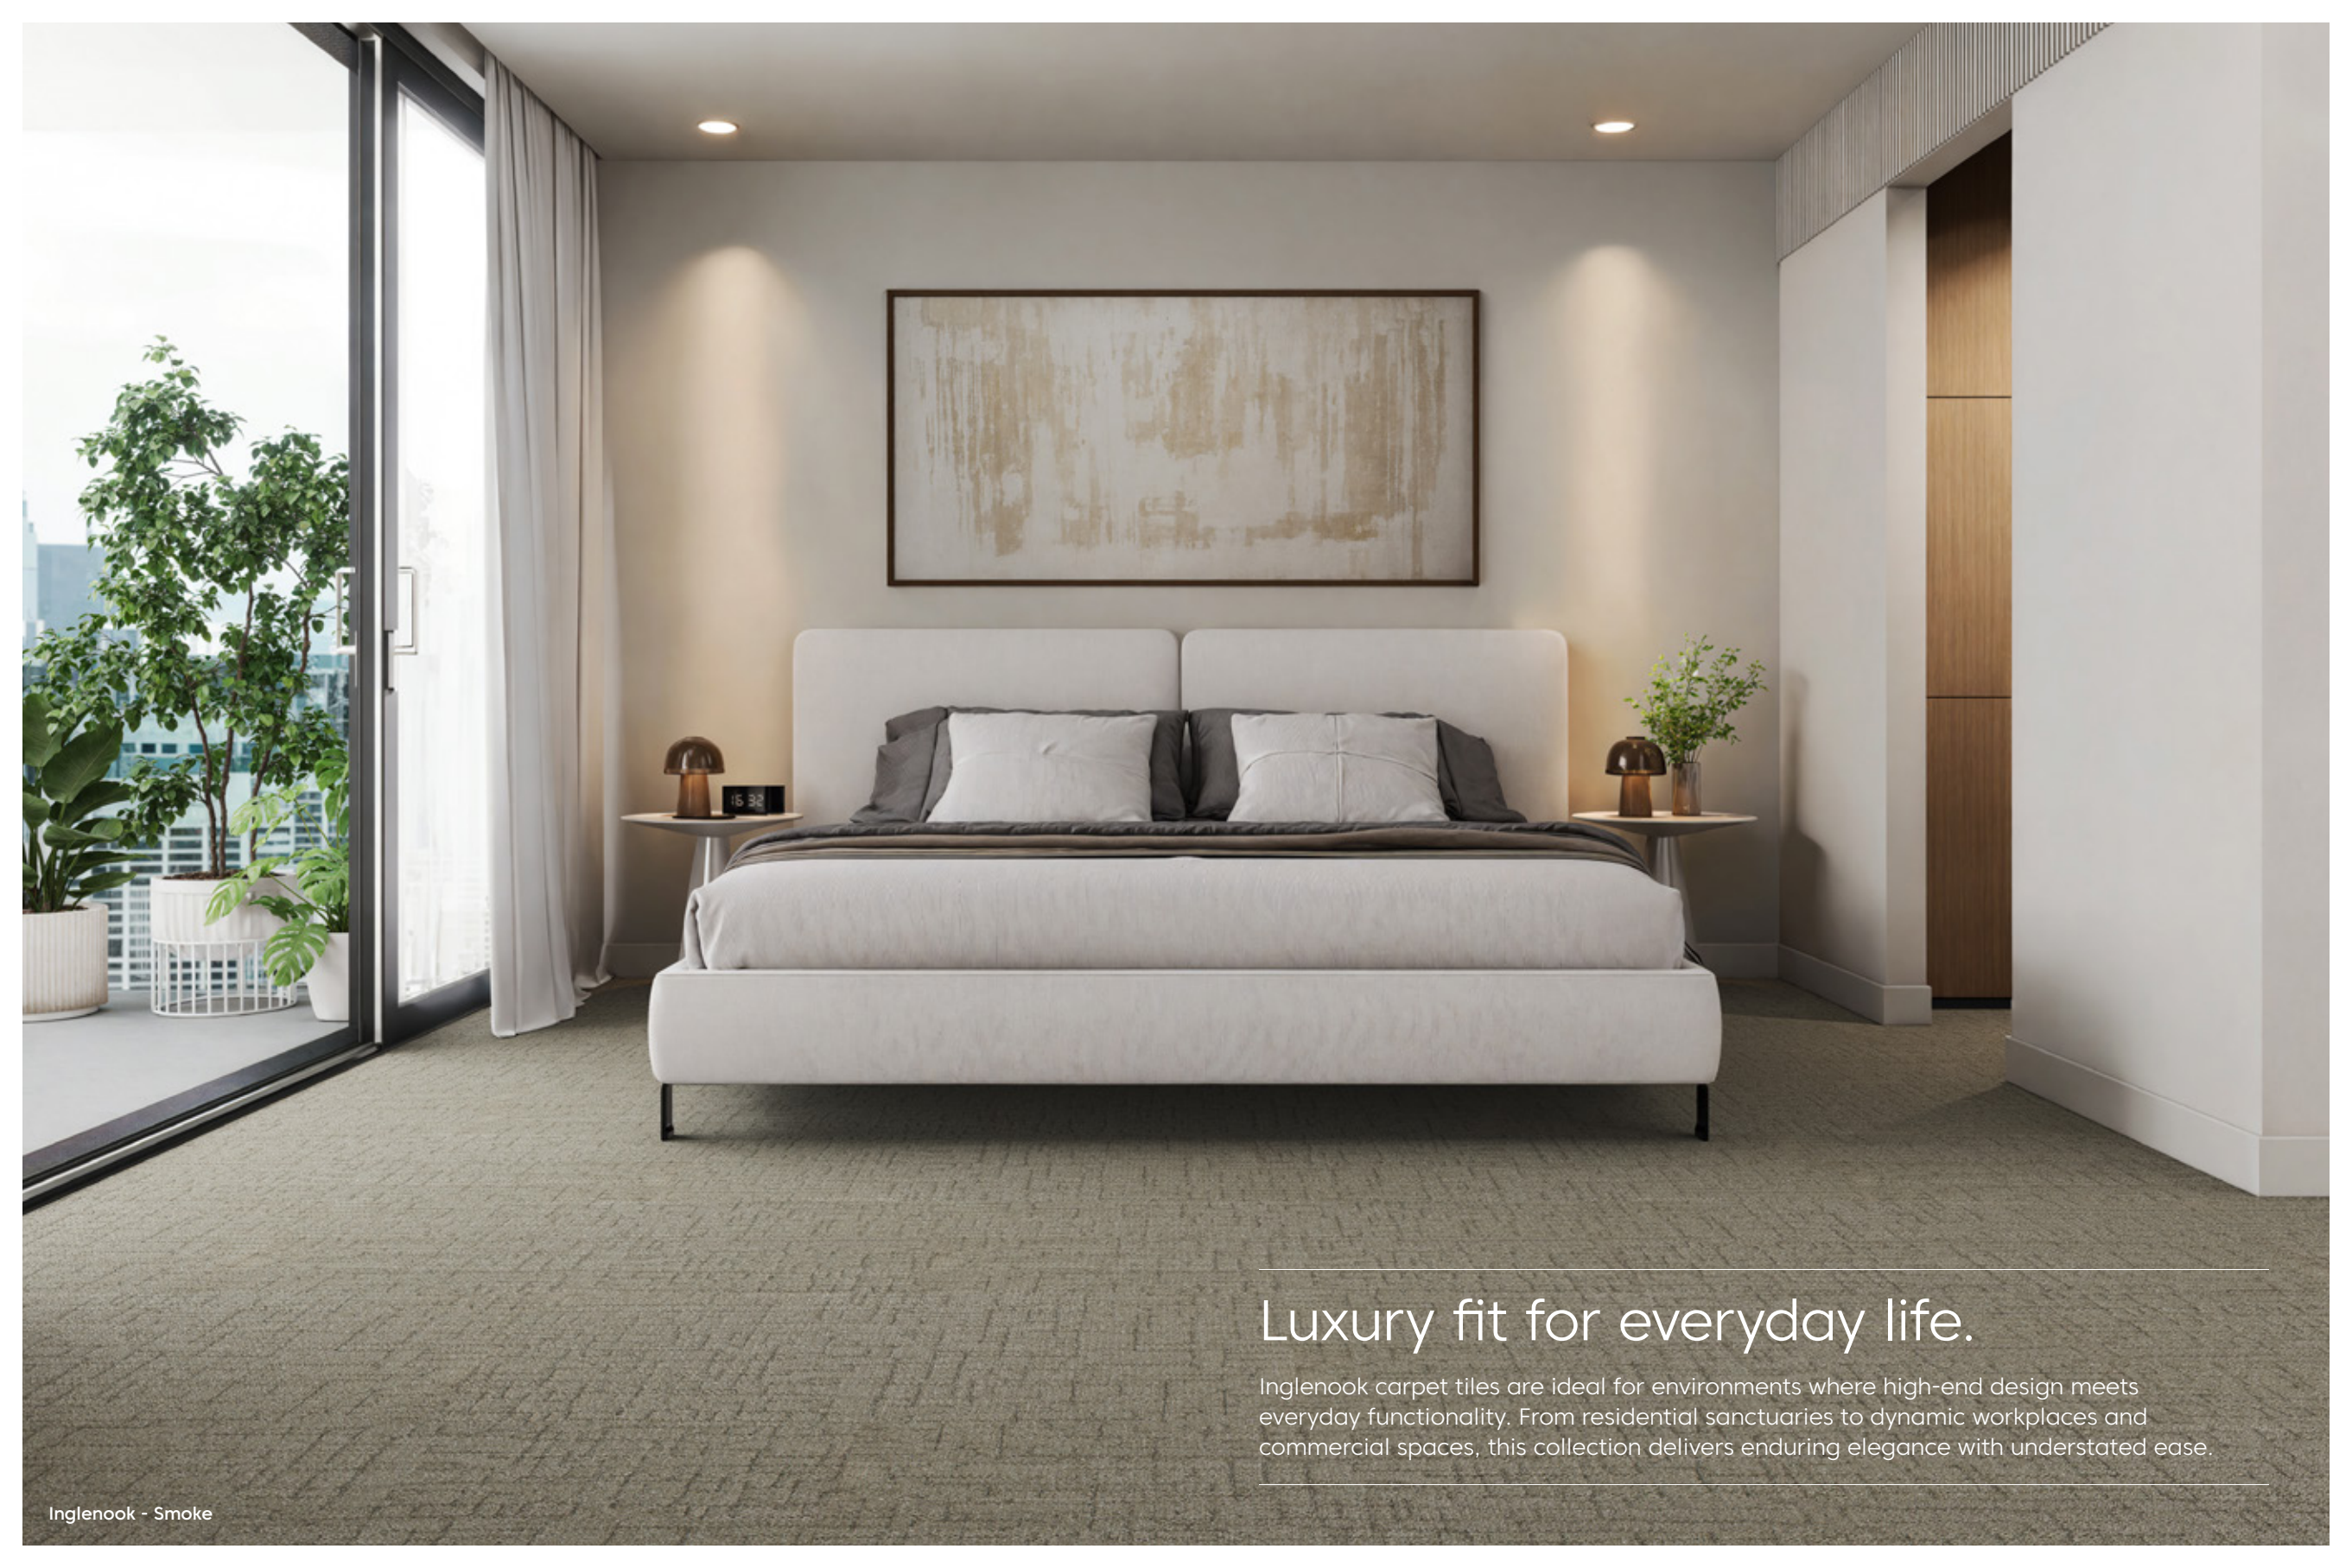

Luxury fit for everyday life.

Inglenook carpet tiles are ideal for environments where high-end design meets everyday functionality. From residential sanctuaries to dynamic workplaces and commercial spaces, this collection delivers enduring elegance with understated ease.