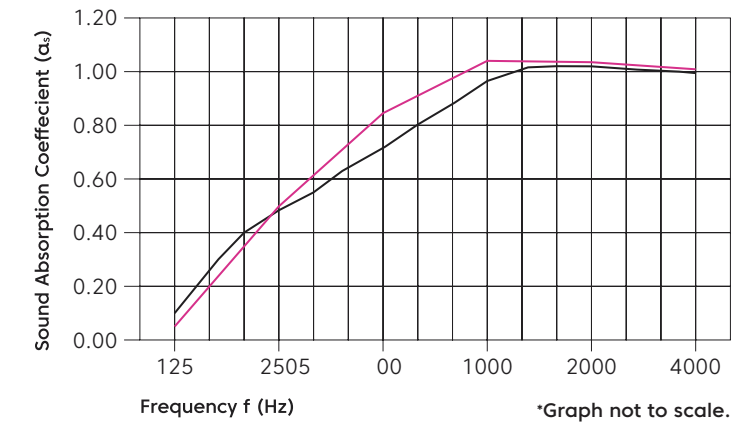

Declare Living Building Challenge compliant

Generated using 40% solar energy

Recyclable at end-of-life

Acoustic Performance

Sound Absorption ASTM C423-90A
 NRC 0.80 (no air gap)
 NRC 0.85 (20mm air gap)

Frequency (Hz)	125	250	500	1000	2000	4000	NRC
α_s no air gap	0.30	0.50	0.75	1.00	1.10	1.00	0.80
with 20mm air gap	0.08	0.46	0.84	1.06	1.04	1.02	0.85