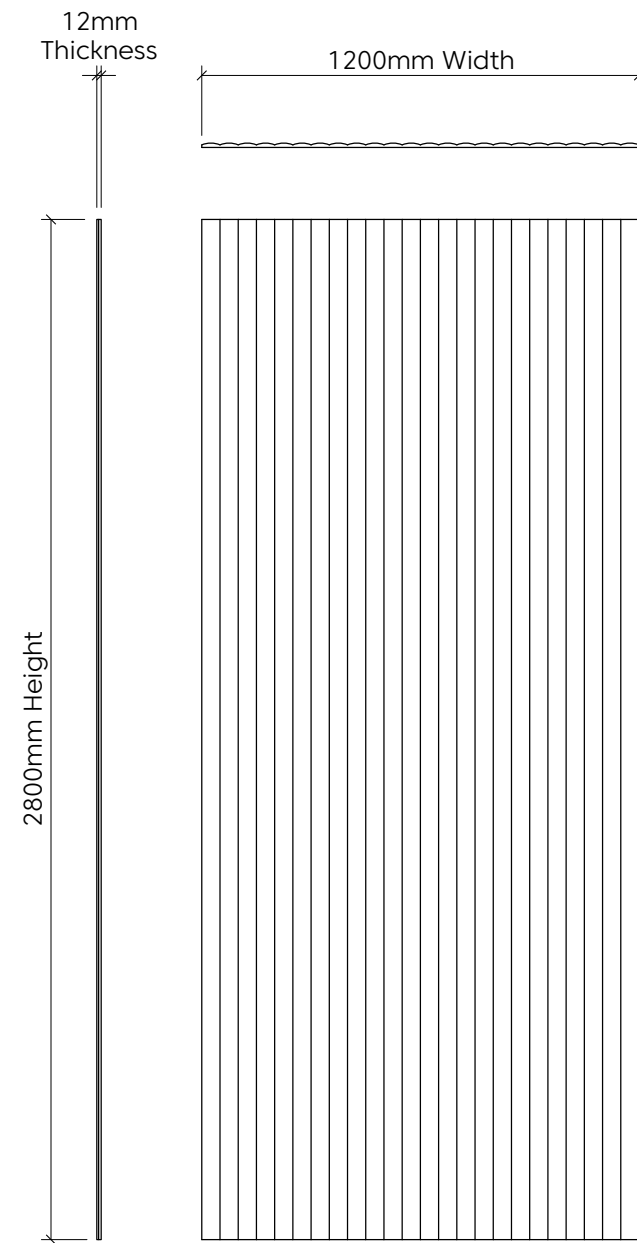

Design

Elevation