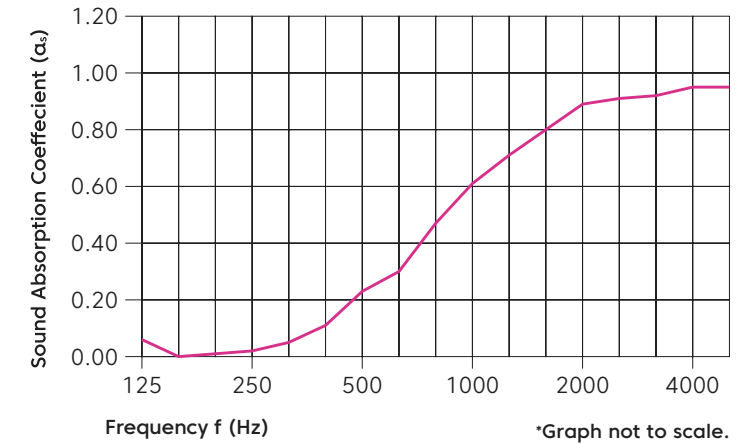

Acoustic Performance

Test method ISO 354-2006
Results NRC 0.45 (no air gap)

Frequency (Hz)	125	250	500	1000	2000	4000	NRC
α _s no air gap	0.06	0.02	0.23	0.61	0.89	0.95	0.45

Colorways

Light Reflectance Values (LRV), are a measure of the percentage of visible and usable light that is reflected from a surface when illuminated by a light source.